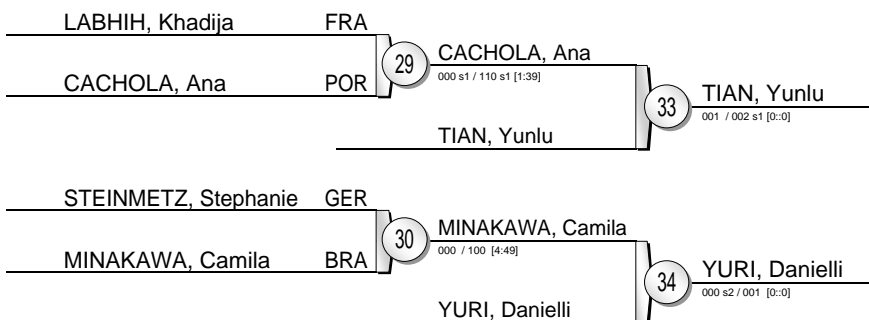

World Cup Women Lisbon 2009

(POR Lisbon, 06-07 June 2009)

-63 kg

17 Judoka

Pool A

Pool B

Pool C

Pool D

Repechage

Results

- STAM, Esther NED
- POLI, Anne Laure FRA
- TIAN, Yunlu CHN
- YURI, Danielli BRA
- CACHOLA, Ana POR
- MINAKAWA, Camila BRA
- LABHIH, Khadija FRA
- STEINMETZ, Stephanie GER