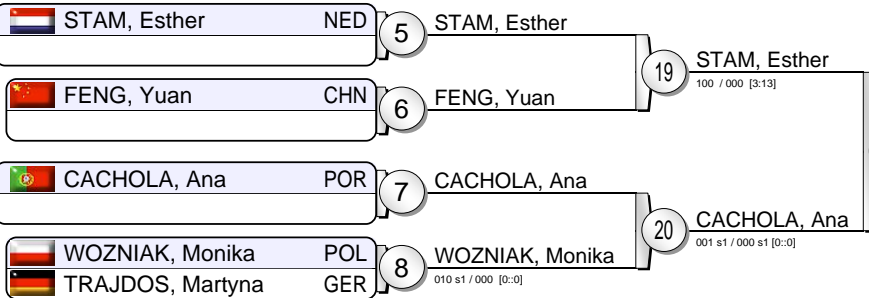

World Cup Women Lisbon 2009

(POR Lisbon, 06-07 June 2009)

-63 kg

17 Judoka

Pool A

Pool B

Pool C

Pool D

Repechage

Results

- STAM, Esther NED
- POLI, Anne Laure FRA
- TIAN, Yunlu CHN
- YURI, Danielli BRA
- CACHOLA, Ana POR
- MINAKAWA, Camila BRA
- LABHIH, Khadija FRA
- STEINMETZ, Stephanie GER