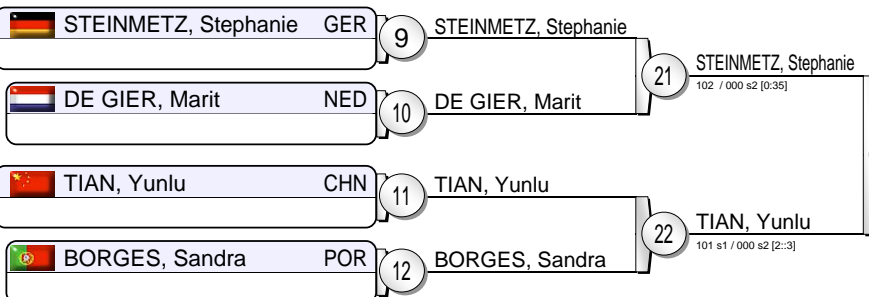

World Cup Women Lisbon 2009

(POR Lisbon, 06-07 June 2009)

-63 kg

17 Judoka

Pool A

Pool B

Pool C

Pool D

Repechage

Results

- STAM, Esther NED
- POLI, Anne Laure FRA
- TIAN, Yunlu CHN
- YURI, Danielli BRA
- CACHOLA, Ana POR
- MINAKAWA, Camila BRA
- LABHIH, Khadija FRA
- STEINMETZ, Stephanie GER