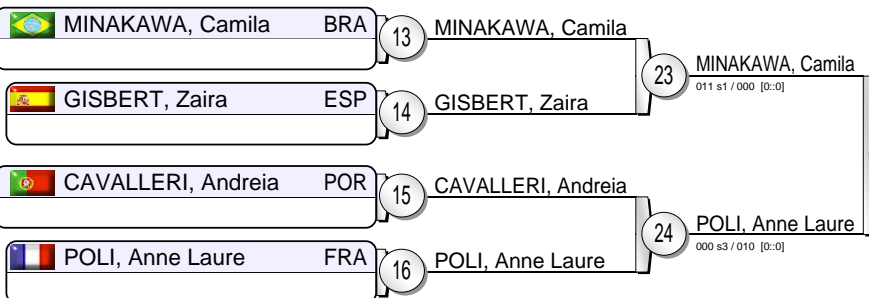

World Cup Women Lisbon 2009

(POR Lisbon, 06-07 June 2009)

-63 kg

17 Judoka

Pool A

Pool B

Pool C

Pool D

Repechage

Results

- STAM, Esther NED
- POLI, Anne Laure FRA
- TIAN, Yunlu CHN
- YURI, Danielli BRA
- CACHOLA, Ana POR
- MINAKAWA, Camila BRA
- LABHIH, Khadija FRA
- STEINMETZ, Stephanie GER