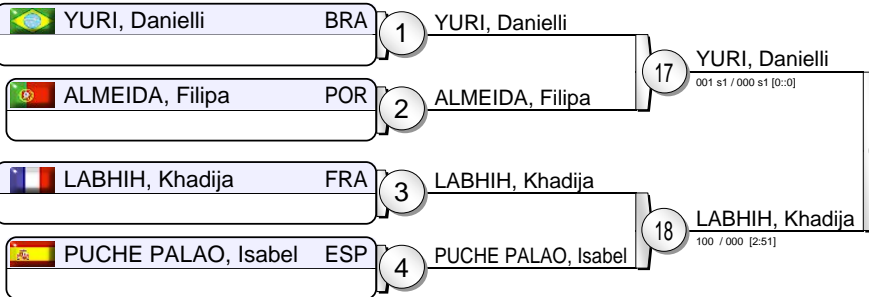

World Cup Women Lisbon 2009

(POR Lisbon, 06-07 June 2009)

-63 kg

17 Judoka

Pool A

Pool B

Pool C

Pool D

Repechage

Results

- STAM, Esther NED
- POLI, Anne Laure FRA
- TIAN, Yunlu CHN
- YURI, Danielli BRA
- CACHOLA, Ana POR
- MINAKAWA, Camila BRA
- LABHIH, Khadija FRA
- STEINMETZ, Stephanie GER