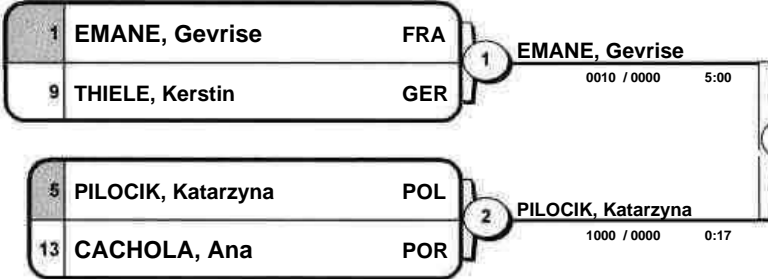

European Championships 2008

(POR Lisbon, 11-13 April 2008)

-70 kg

15 Judoka

POOL A

POOL B

POOL C

POOL D