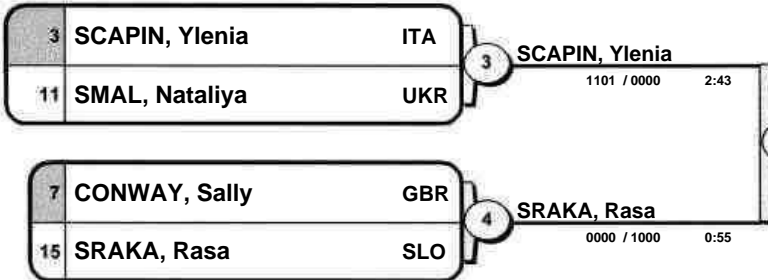

European Championships 2008

(POR Lisbon, 11-13 April 2008)

-70 kg

15 Judoka

POOL A

POOL B

POOL C

POOL D