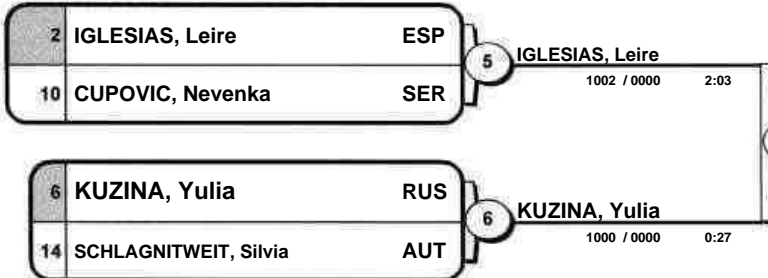

European Championships 2008

(POR Lisbon, 11-13 April 2008)

-70 kg

15 Judoka

POOL A

POOL B

POOL C

POOL D