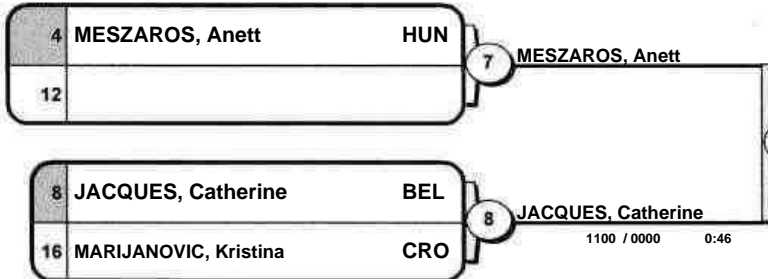

European Championships 2008

(POR Lisbon, 11-13 April 2008)

-70 kg

15 Judoka

POOL A

POOL B

POOL C

POOL D