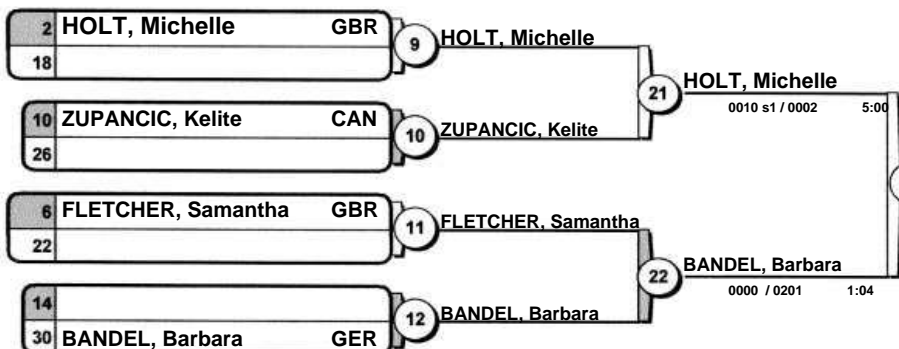

British Open 2008

(GBR London, 3-4 May 2008)

-70 kg

17 Judoka

POOL A

POOL B

POOL C

POOL D