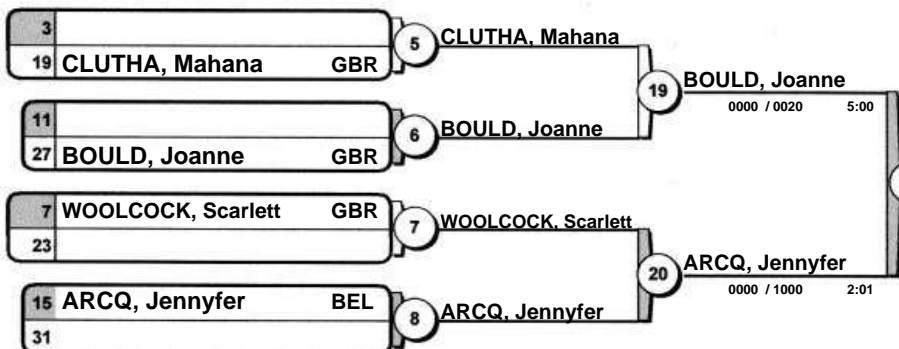

British Open 2008

(GBR London, 3-4 May 2008)

-70 kg

17 Judoka

POOL A

POOL B

POOL C

POOL D

Repechage / Trostrunde

3.

3.