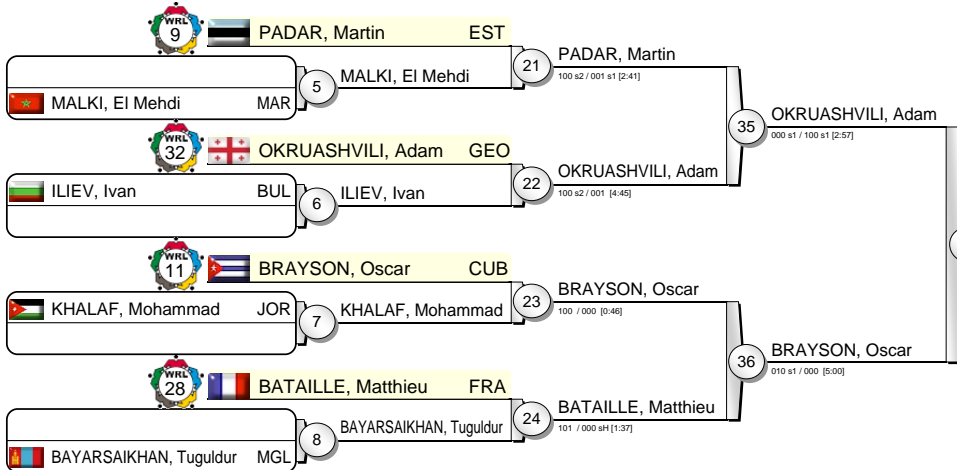

IJF Grand Slam Paris 2011

(FRA Paris, 5-6 February 2011)

+100 kg

33 Judoka

Pool A

Pool B

Pool C

Pool D