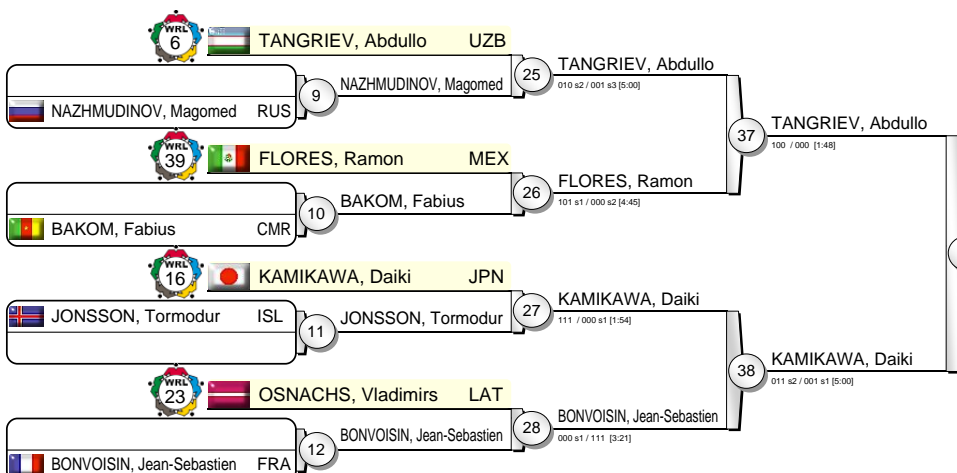

IJF Grand Slam Paris 2011

(FRA Paris, 5-6 February 2011)

+100 kg

33 Judoka

Pool A

Pool B

Pool C

Pool D

RINER, Teddy 020 / 000 [1:21] 47

KAMIKAWA, Daiki 000 s3 / 010 s1 [5:00] 43

KAMIKAWA, Daiki 001 / 000 [5:00] 46

KIM, Sung-Min 100 / 000 [2:14] 44

PASKEVICIUS, Marius 000 / 100 [0:25] 40

RINER, Teddy 100 / 000 s1 [2:42] 41