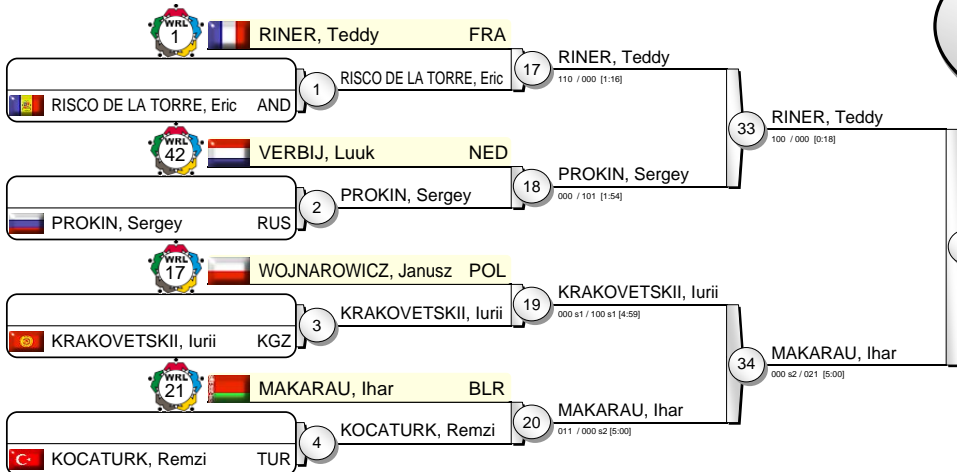

IJF Grand Slam Paris 2011

(FRA Paris, 5-6 February 2011)

+100 kg

33 Judoka

Pool A

Pool B

Pool C

Pool D