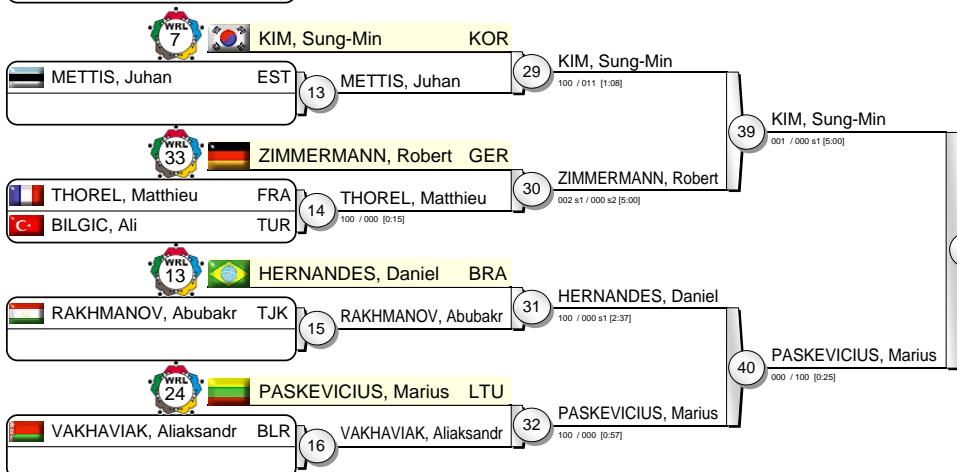

IJF Grand Slam Paris 2011

(FRA Paris, 5-6 February 2011)

+100 kg

33 Judoka

Pool A

Pool B

Pool C

Pool D

RINER, Teddy 020 / 000 [1:21] 47

KAMIKAWA, Daiki 000 s3 / 010 s1 [5:00] 43

KAMIKAWA, Daiki 001 / 000 [5:00] 46

KIM, Sung-Min 100 / 000 [2:14] 44

PASKEVICIUS, Marius 000 / 100 [0:25] 40

RINER, Teddy 100 / 000 s1 [2:42] 41