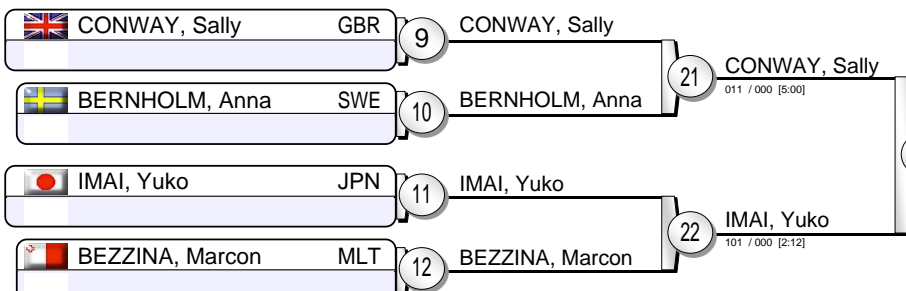

London Judo Test Event 2011

(GBR London, 03-04 December 2011)

-70 kg

19 Judoka

Pool A

Pool B

Pool C

Pool D

Repechage

31 PORTELA, Maria (100 / 000 [2:31])

25 PORTELA, Maria (002 / 000 [5:00])

17 PORTELA, Maria (100 / 000 [1:43])

18 FLETCHER, Megan (100 / 000 [3:01])

19 HABRICOT, Clarisse (100 / 000 [1:57])

20 BERGER, Karine (100 / 000 [3:14])