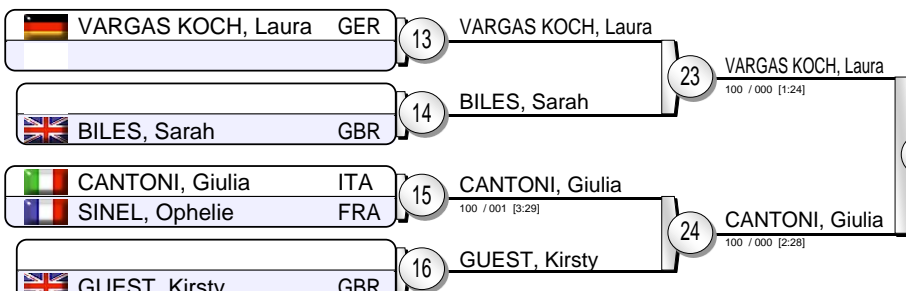

London Judo Test Event 2011

(GBR London, 03-04 December 2011)

-70 kg

19 Judoka

Pool A

Pool B

Pool C

Pool D

Repechage

31 PORTELA, Maria (100 / 000 [2:31])

25 PORTELA, Maria (002 / 000 [5:00])

17 PORTELA, Maria (100 / 000 [1:43])

18 FLETCHER, Megan (100 / 000 [3:01])

19 HABRICOT, Clarisse (100 / 000 [1:57])

20 BERGER, Karine (100 / 000 [3:14])