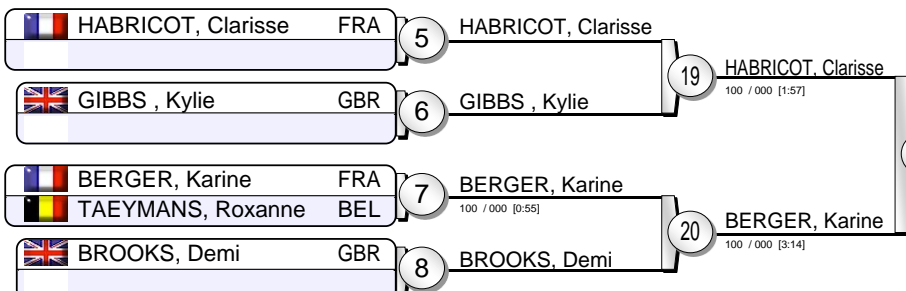

London Judo Test Event 2011

(GBR London, 03-04 December 2011)

-70 kg

19 Judoka

Pool A

Pool B

Pool C

Pool D

Repechage

31 PORTELA, Maria (100 / 000 [2:31])

25 PORTELA, Maria (002 / 000 [5:00])

17 PORTELA, Maria (100 / 000 [1:43])

18 FLETCHER, Megan (100 / 000 [3:01])

19 HABRICOT, Clarisse (100 / 000 [1:57])

20 BERGER, Karine (100 / 000 [3:14])