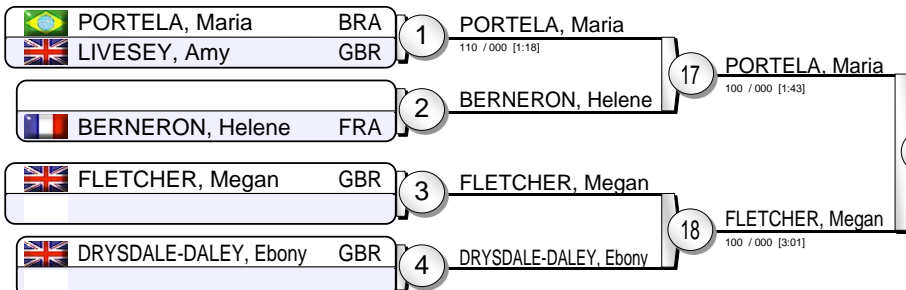

London Judo Test Event 2011

(GBR London, 03-04 December 2011)

-70 kg

19 Judoka

Pool A

Pool B

Pool C

Pool D

Repechage

31 PORTELA, Maria (100 / 000 [2:31])

25 PORTELA, Maria (002 / 000 [5:00])

17 PORTELA, Maria (100 / 000 [1:43])

18 FLETCHER, Megan (100 / 000 [3:01])

19 HABRICOT, Clarisse (100 / 000 [1:57])

20 BERGER, Karine (100 / 000 [3:14])