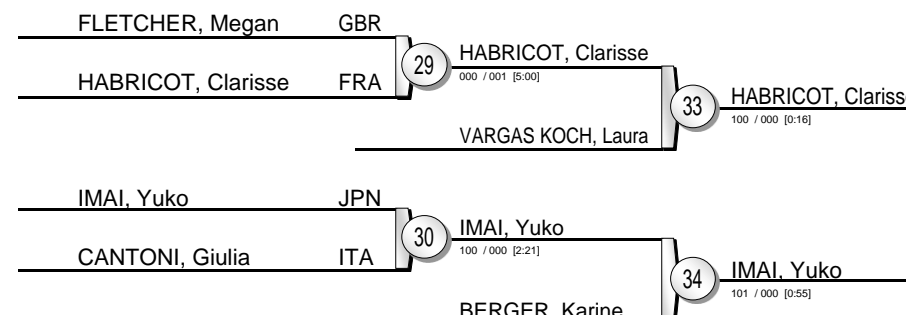

London Judo Test Event 2011

(GBR London, 03-04 December 2011)

-70 kg

19 Judoka

Pool A

Pool B

Pool C

Pool D

Repechage

31 PORTELA, Maria (100 / 000 [2:31])

25 PORTELA, Maria (002 / 000 [5:00])

17 PORTELA, Maria (100 / 000 [1:43])

18 FLETCHER, Megan (100 / 000 [3:01])

19 HABRICOT, Clarisse (100 / 000 [1:57])

20 BERGER, Karine (100 / 000 [3:14])

21 CONWAY, Sally (011 / 000 [5:00])

22 IMAI, Yuko (101 / 000 [2:12])

23 VARGAS KOCH, Laura (100 / 000 [1:24])

24 CANTONI, Giulia (100 / 000 [2:28])

26 BERGER, Karine (000 / 001 [5:00])

27 CONWAY, Sally (011 / 010 [3:28])

28 VARGAS KOCH, Laura (101 / 000 [0:53])

32 CONWAY, Sally (100 / 000 [4:58])

33 HABRICOT, Clarisse (100 / 000 [0:16])

34 IMAI, Yuko (101 / 000 [0:55])

Results

1. PORTELA, Maria BRA
2. CONWAY, Sally GBR
3. HABRICOT, Clarisse FRA
3. IMAI, Yuko JPN
5. VARGAS KOCH, Laura GER
5. BERGER, Karine FRA
7. FLETCHER, Megan GBR
7. CANTONI, Giulia ITA