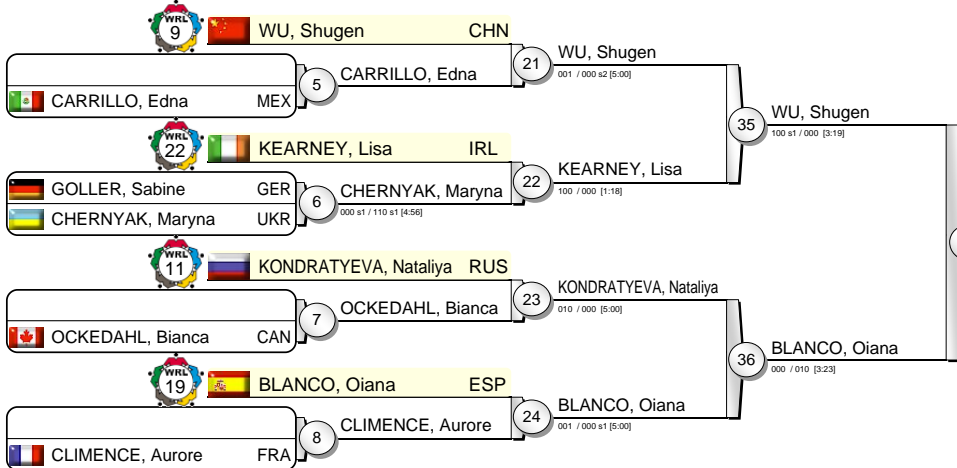

# IJF Grand Prix Duesseldorf 2011

(GER Duesseldorf, 19-20 February 2011)

# -48 kg

34 Judoka

Pool A

Pool B

Pool C

Pool D

FUKUMI, Tomoko  
001 / 000 [5:00]