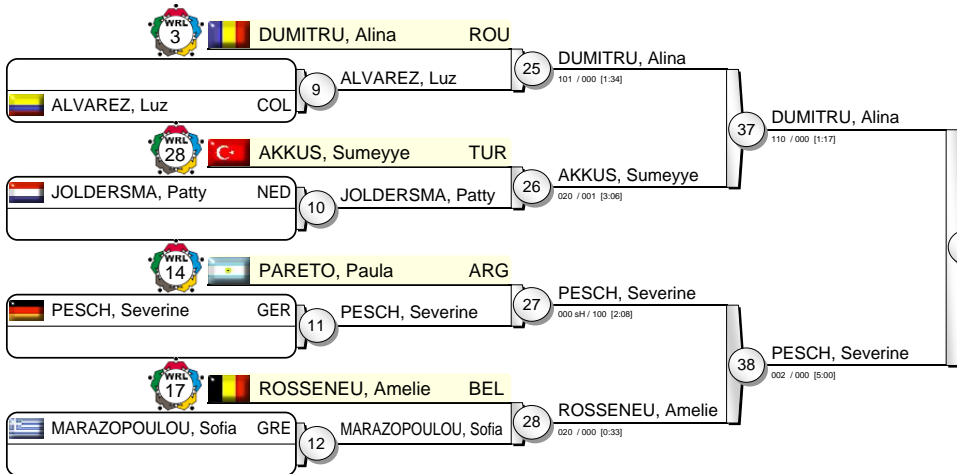

# IJF Grand Prix Duesseldorf 2011

(GER Duesseldorf, 19-20 February 2011)

# -48 kg

34 Judoka

Pool A

Pool B

Pool C

Pool D

FUKUMI, Tomoko  
001 / 000 [5:00]

## Results

- FUKUMI, Tomoko JPN
- VAN SNICK, Charline BEL
- WU, Shugen CHN
- DUMITRU, Alina ROU
- ENTE, Birgit NED
- BLANCO, Oiana ESP
- PESCH, Severine GER
- YAMAGISHI, Emi JPN