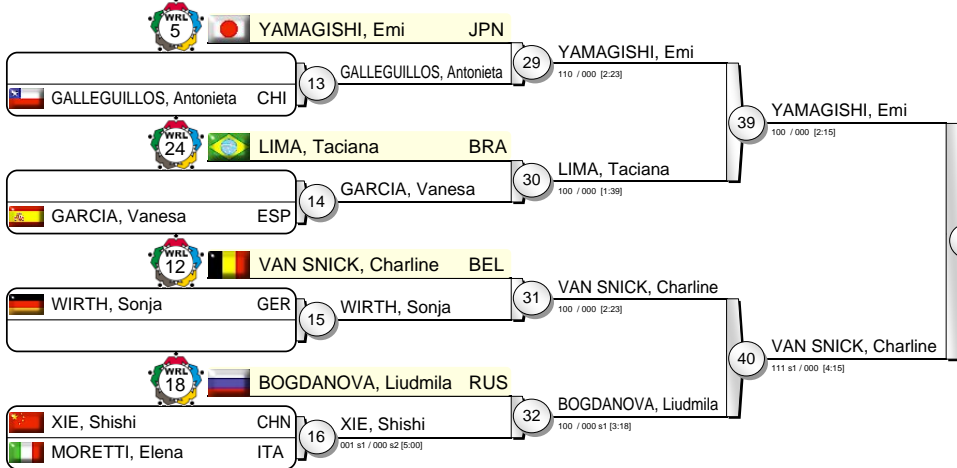

# IJF Grand Prix Duesseldorf 2011

(GER Duesseldorf, 19-20 February 2011)

# -48 kg

34 Judoka

Pool A

Pool B

Pool C

Pool D

FUKUMI, Tomoko  
001 / 000 [5:00]

## Results

- FUKUMI, Tomoko JPN
- VAN SNICK, Charline BEL
- WU, Shugen CHN
- DUMITRU, Alina ROU
- ENTE, Birgit NED
- BLANCO, Oiana ESP
- PESCH, Severine GER
- YAMAGISHI, Emi JPN