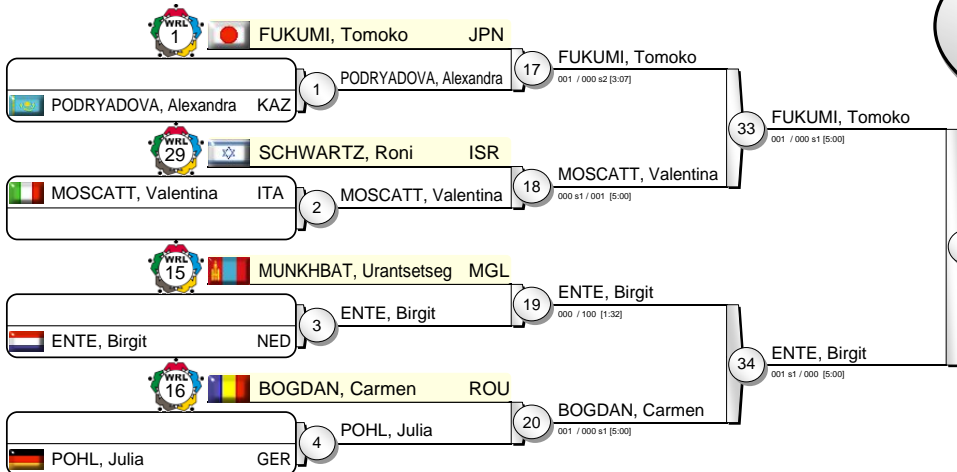

# IJF Grand Prix Duesseldorf 2011

(GER Duesseldorf, 19-20 February 2011)

# -48 kg

34 Judoka

Pool A

Pool B

Pool C

Pool D

FUKUMI, Tomoko  
001 / 000 [5:00]