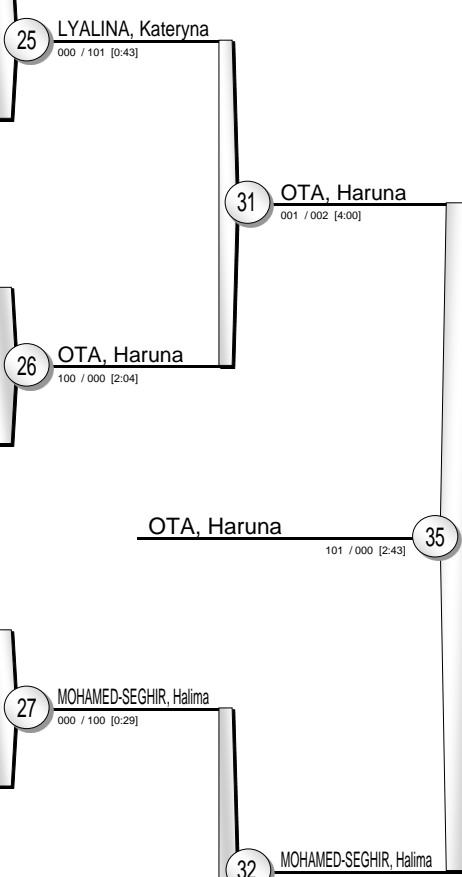

World Championships Juniors 2011

(RSA Cape Town, 3-6 November 2011)

-63 kg

32 Judoka

Pool A

	ZHENG, Jialing	CHN	1	ZHENG, Jialing	101 / 000 [1:42]
	KELLY, Stevie	AUS		17	KERCKHOVE, Milane
	GROBBELAAR, Monique	RSA	2	KERCKHOVE, Milane	000 / 100 [1:24]
	KERCKHOVE, Milane	BEL			
	BARBOSA DE LIMA, Dione	BRA	3	BARBOSA DE LIMA, Dione	001 / 000 [2:57]
	CHOW, Melinda	USA		18	LYALINA, Kateryna
	LYALINA, Kateryna	UKR	4	LYALINA, Kateryna	001 / 000 [3:49]
	KATIPOGLU, Busra	TUR			

Pool B

	UNTERWURZACHER, Kathrin	AUT	5	OTA, Haruna	000 / 101 [3:44]
	OTA, Haruna	JPN		19	OTA, Haruna
	ZHUMABAYEVA, Anara	KAZ	6	HERMANSSON, Mia	001 / 100 [1:03]
	HERMANSSON, Mia	SWE			
	AGBEGNENOU, Clarisse	FRA	7	AGBEGNENOU, Clarisse	002 / 001 [4:00]
	BEAUCHEMIN-PINARD, Catherine	CAN		20	AGBEGNENOU, Clarisse
	BALDORJ, Mungunchimeg	MGL	8	BALDORJ, Mungunchimeg	100 / 000 [1:28]
	GUILLEN VARGAS, Andrea	CRC			