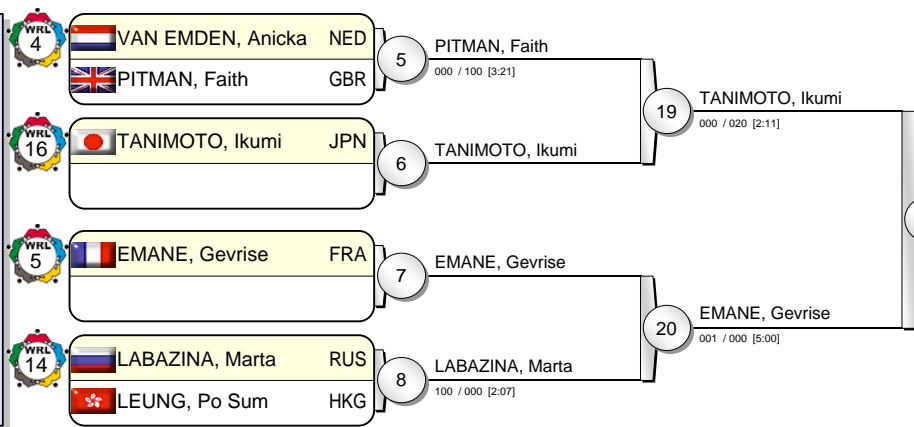

Grand Slam Tokyo 2010

(JPN Tokyo, 11-13 Dec 2010)

-63 kg

25 Judoka

Pool A

Pool B

Pool C

Pool D