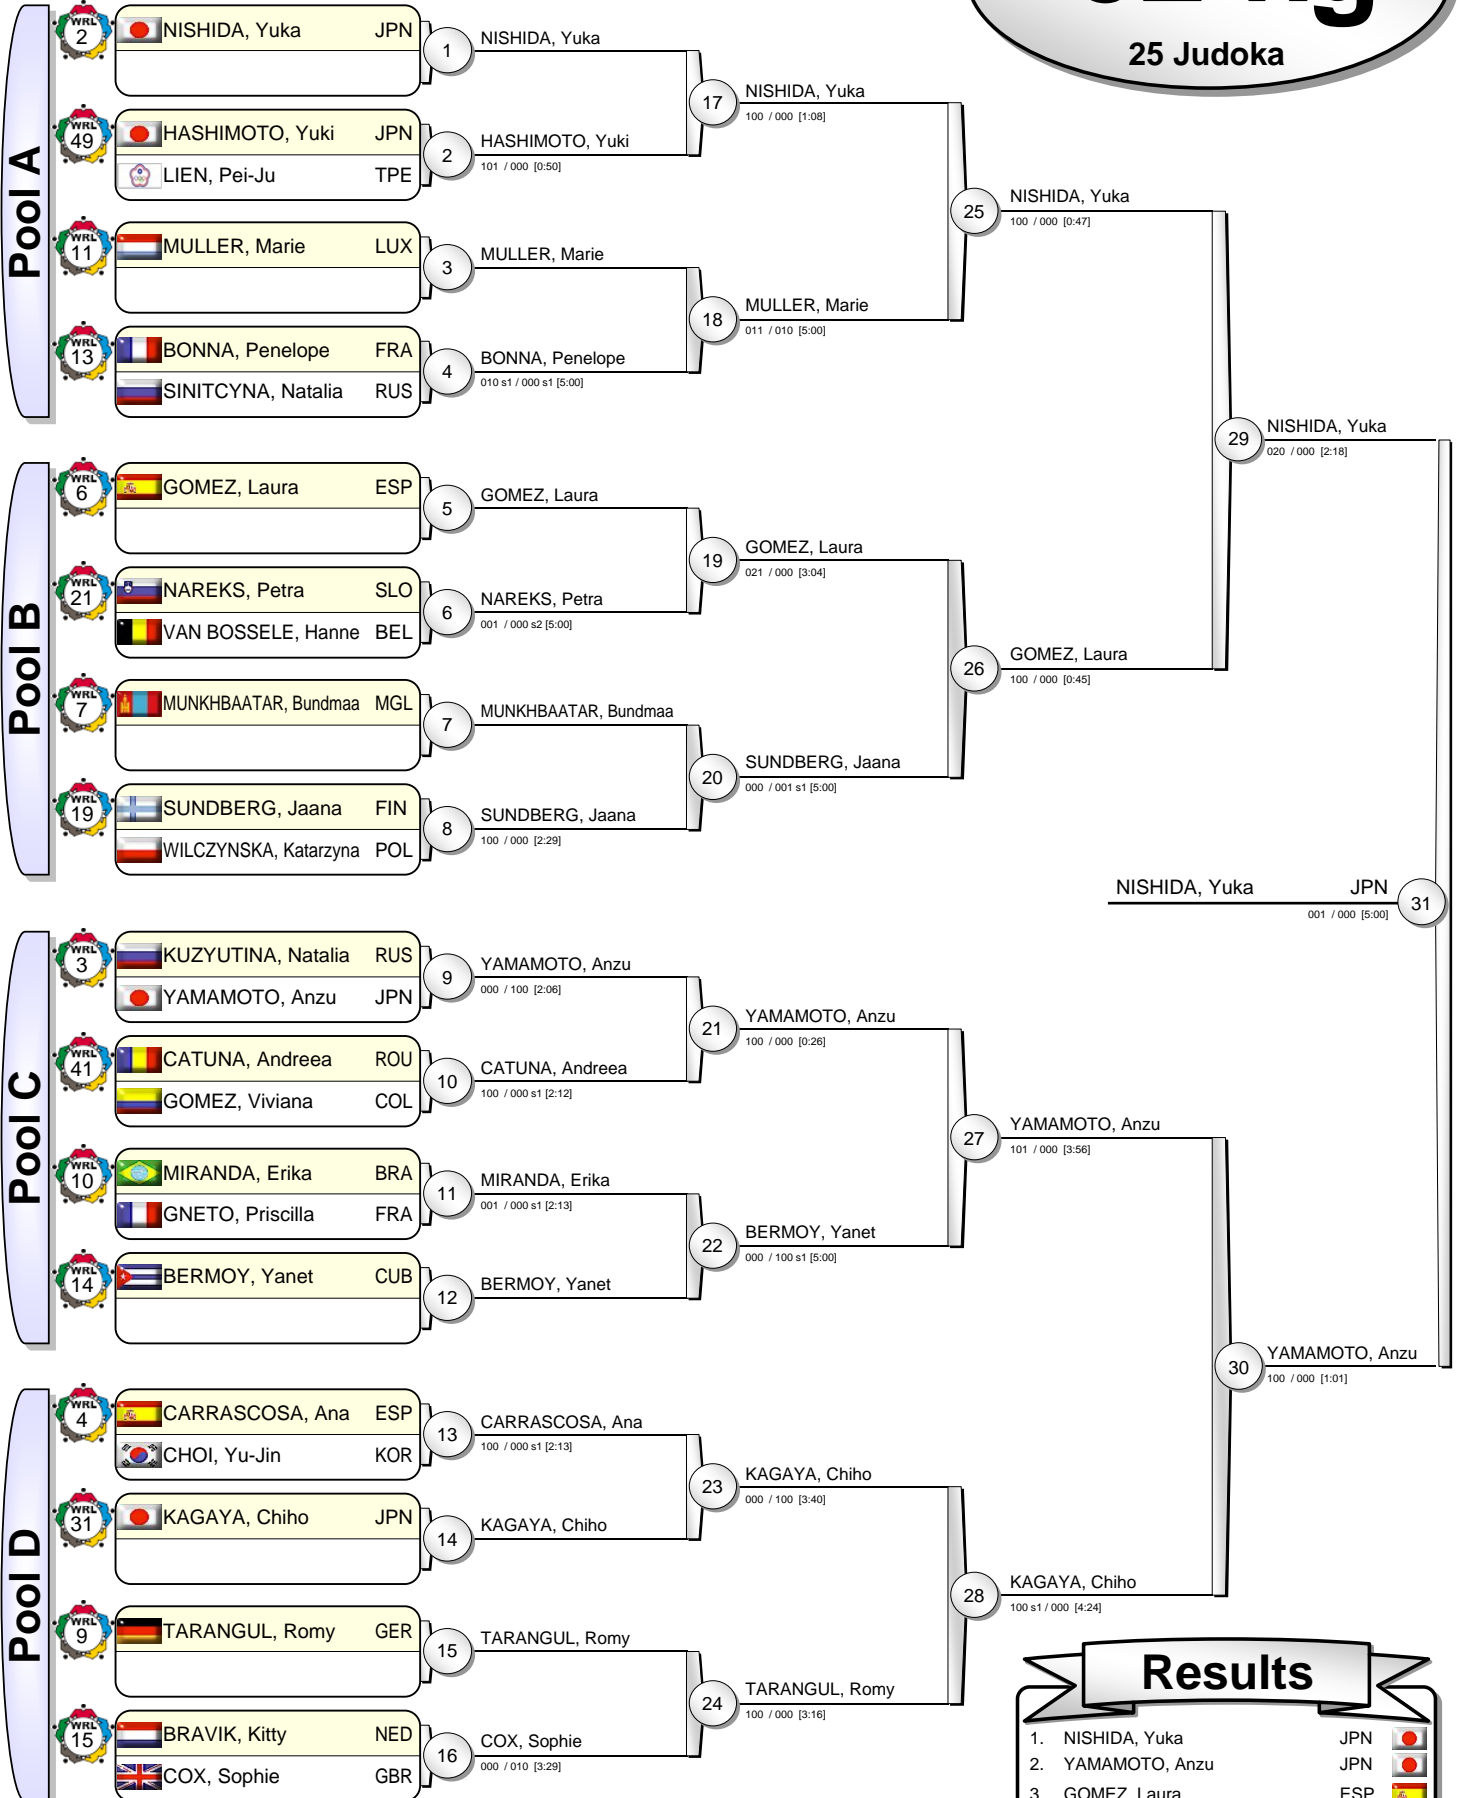

Grand Slam Tokyo 2010

(JPN Tokyo, 11-13 Dec 2010)

-52 kg

25 Judoka

NISHIDA, Yuka JPN 31
001 / 000 [5:00]

YAMAMOTO, Anzu 30
100 / 000 [1:01]

Results

- NISHIDA, Yuka JPN
- YAMAMOTO, Anzu JPN
- GOMEZ, Laura ESP
- KAGAYA, Chiho JPN
- MULLER, Marie LUX
- SUNDBERG, Jaana FIN
- BERMOY, Yanet CUB
- TARANGUL, Romy GER