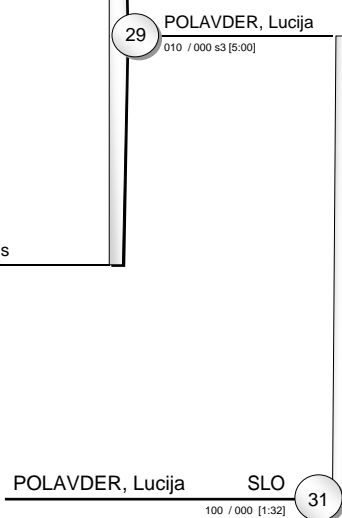

IJF Grand Slam Rio 2010

(BRA Rio de Janeiro, 22-23 May 2010)

+78 kg

16 Judoka

Pool A

Pool B

Pool C

Pool D