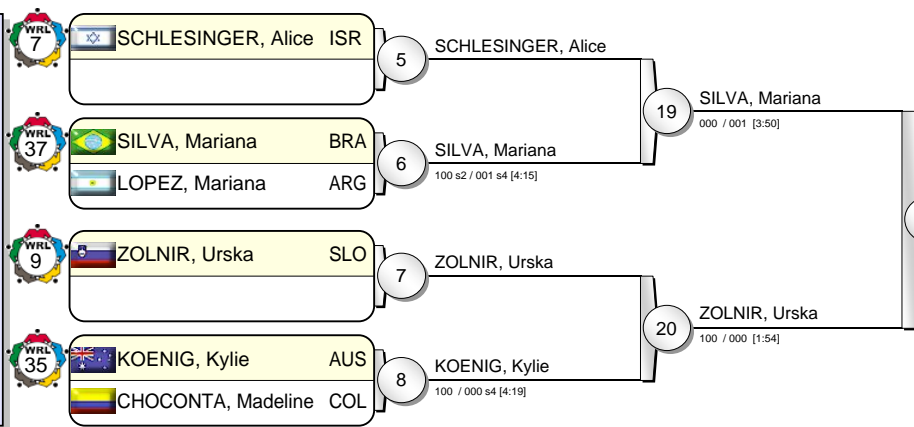

IJF Grand Slam Rio 2010

(BRA Rio de Janeiro, 22-23 May 2010)

-63 kg

23 Judoka

Pool A

Pool B

Pool C

Pool D