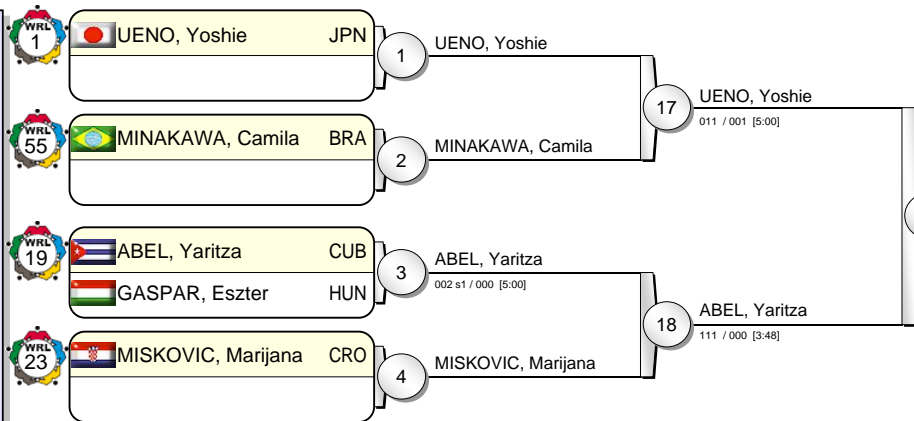

IJF Grand Slam Rio 2010

(BRA Rio de Janeiro, 22-23 May 2010)

-63 kg

23 Judoka

Pool A

Pool B

Pool C

Pool D