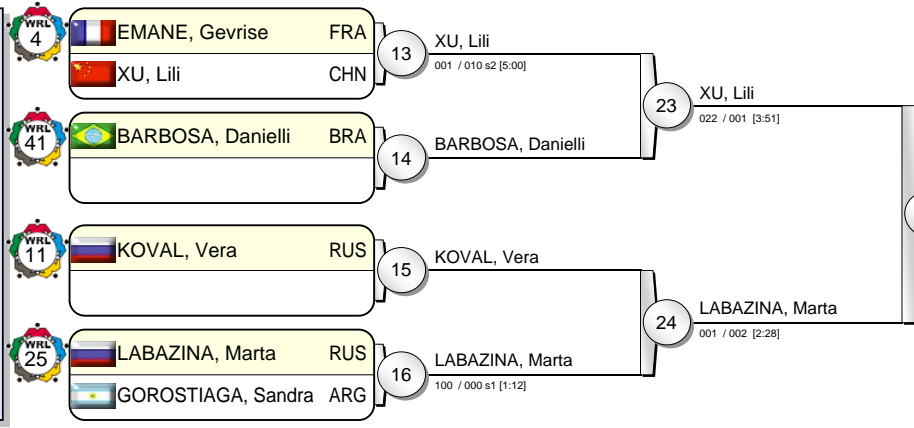

IJF Grand Slam Rio 2010

(BRA Rio de Janeiro, 22-23 May 2010)

-63 kg

23 Judoka

Pool A

Pool B

Pool C

Pool D