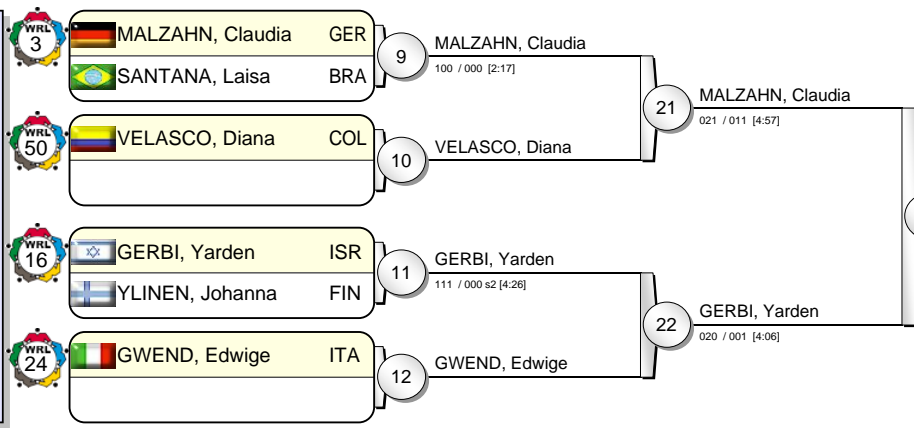

IJF Grand Slam Rio 2010

(BRA Rio de Janeiro, 22-23 May 2010)

-63 kg

23 Judoka

Pool A

Pool B

Pool C

Pool D