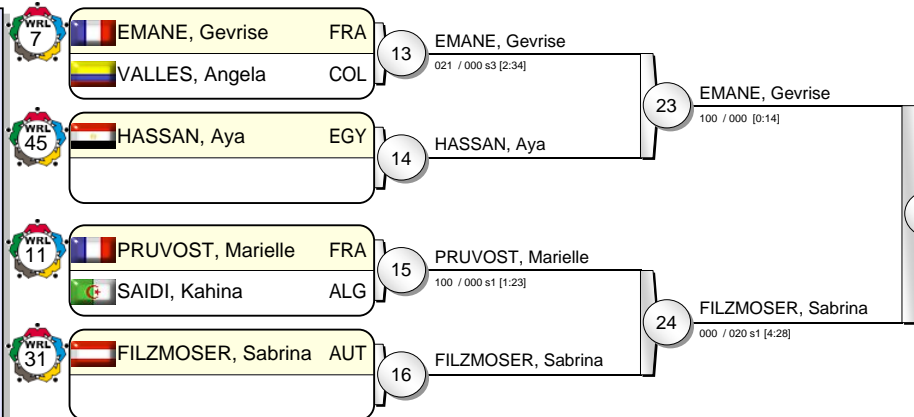

IJF Grand Slam Paris 2010

(FRA Paris, 6-7 February 2010)

-63 kg

23 Judoka

Pool A

Pool B

Pool C

Pool D

Results

- EMANE, Gevrise (FRA)
- EMDEN, Anicka (NED)
- UENO, Yoshie (JPN)
- WILLEBOORDSE, Elisabeth (NED)
- GERBI, Yarden (ISR)
- KONG, Ja-Young (KOR)
- AHRENS, Claudia (GER)
- FILZMOSER, Sabrina (AUT)