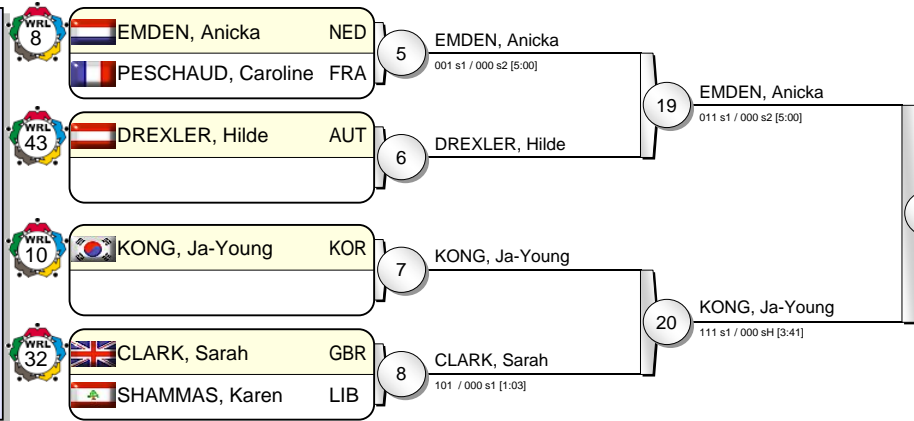

IJF Grand Slam Paris 2010

(FRA Paris, 6-7 February 2010)

-63 kg

23 Judoka

Pool A

Pool B

Pool C

Pool D

Results

- EMANE, Gevrise (FRA)
- EMDEN, Anicka (NED)
- UENO, Yoshie (JPN)
- WILLEBOORDSE, Elisabeth (NED)
- GERBI, Yarden (ISR)
- KONG, Ja-Young (KOR)
- AHRENS, Claudia (GER)
- FILZMOSER, Sabrina (AUT)