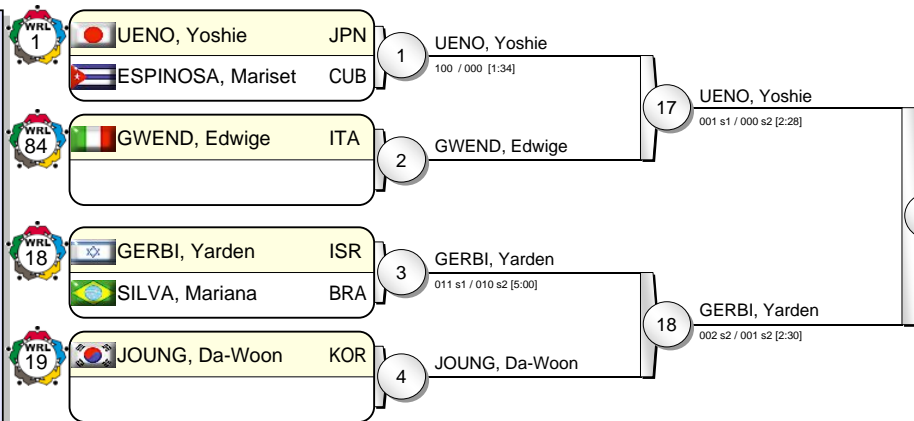

IJF Grand Slam Paris 2010

(FRA Paris, 6-7 February 2010)

-63 kg

23 Judoka

Pool A

Pool B

Pool C

Pool D