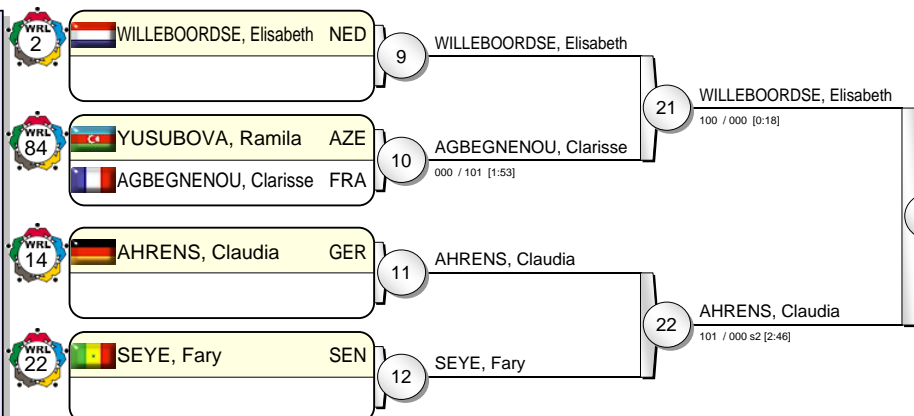

IJF Grand Slam Paris 2010

(FRA Paris, 6-7 February 2010)

-63 kg

23 Judoka

Pool A

Pool B

Pool C

Pool D

Results

- EMANE, Gevrise (FRA)
- EMDEN, Anicka (NED)
- UENO, Yoshie (JPN)
- WILLEBOORDSE, Elisabeth (NED)
- GERBI, Yarden (ISR)
- KONG, Ja-Young (KOR)
- AHRENS, Claudia (GER)
- FILZMOSER, Sabrina (AUT)