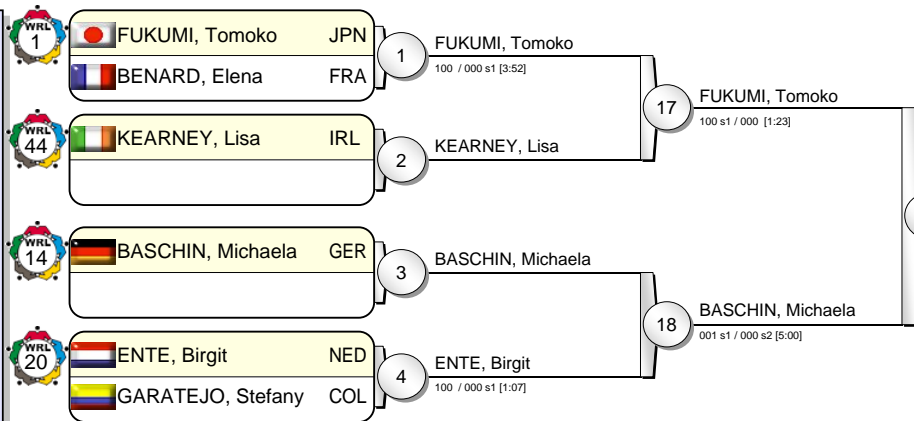

# IJF Grand Slam Paris 2010

(FRA Paris, 6-7 February 2010)

# -48 kg

23 Judoka

Pool A

Pool B

Pool C

Pool D

YAMAGISHI, Emi JPN 31  
001 s1 / 000 s1 [2:45]