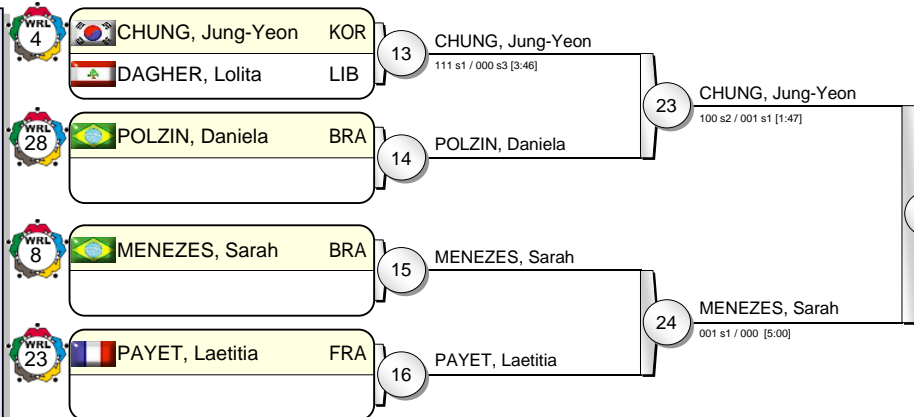

# IJF Grand Slam Paris 2010

(FRA Paris, 6-7 February 2010)

# -48 kg

23 Judoka

Pool A

Pool B

Pool C

Pool D

YAMAGISHI, Emi JPN 31  
001 s1 / 000 s1 [2:45]