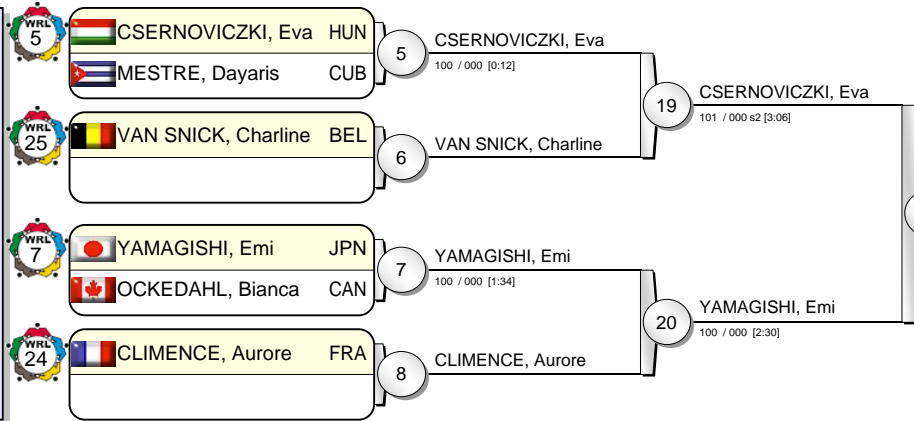

# IJF Grand Slam Paris 2010

(FRA Paris, 6-7 February 2010)

# -48 kg

23 Judoka

Pool A

Pool B

Pool C

Pool D

YAMAGISHI, Emi JPN 31  
001 s1 / 000 s1 [2:45]