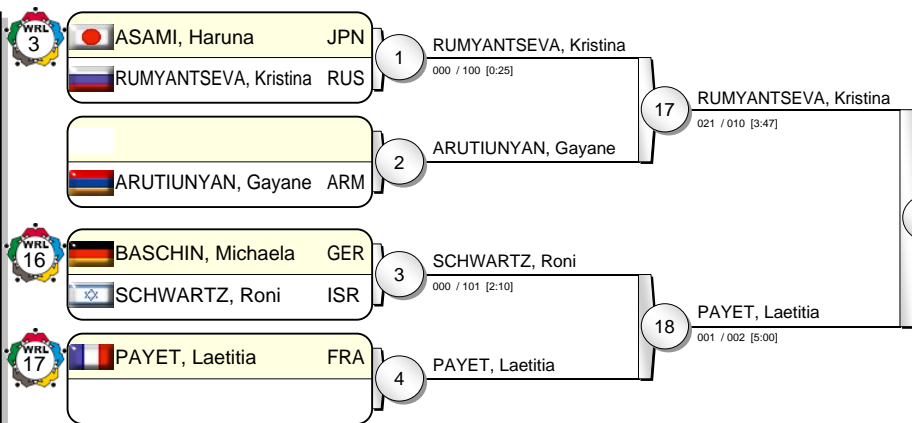

IJF Grand Slam Moscow 2010

(RUS Moscow, 3-4 July 2010)

-48 kg

26 Judoka

Pool A

Pool B

Pool C

Pool D