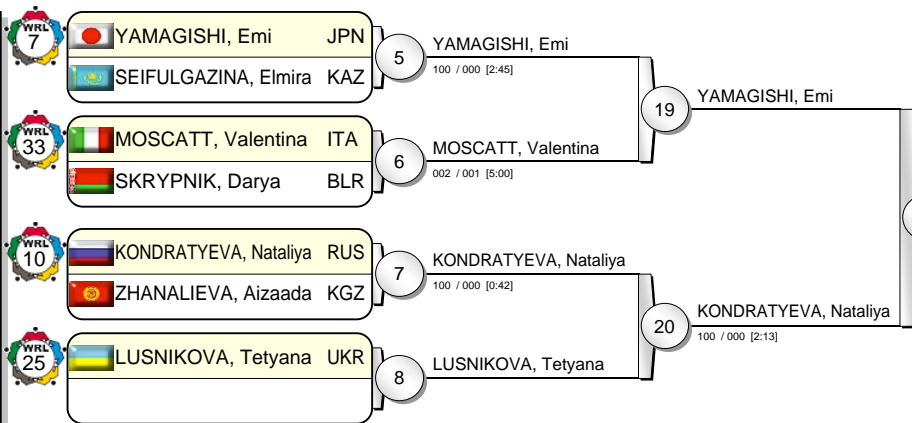

IJF Grand Slam Moscow 2010

(RUS Moscow, 3-4 July 2010)

-48 kg

26 Judoka

Pool A

Pool B

Pool C

Pool D