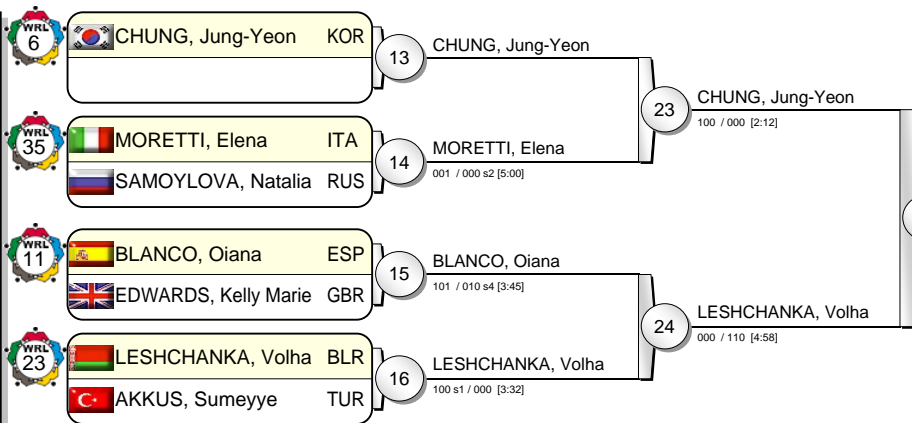

IJF Grand Slam Moscow 2010

(RUS Moscow, 3-4 July 2010)

-48 kg

26 Judoka

Pool A

Pool B

Pool C

Pool D