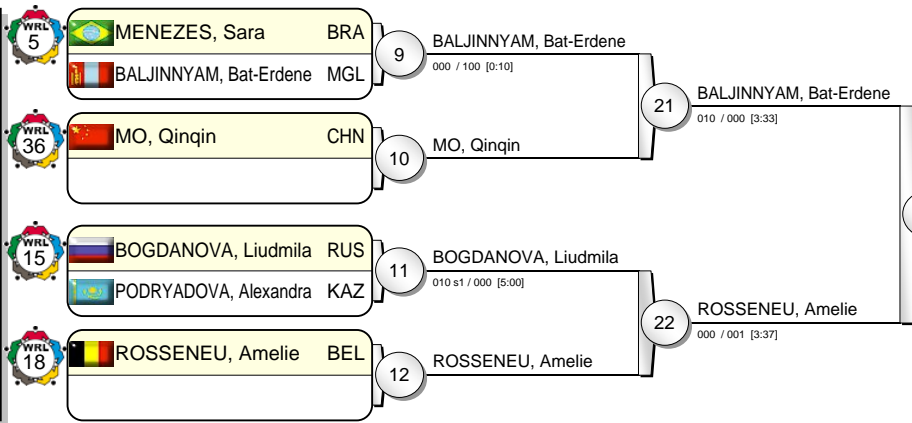

IJF Grand Slam Moscow 2010

(RUS Moscow, 3-4 July 2010)

-48 kg

26 Judoka

Pool A

Pool B

Pool C

Pool D