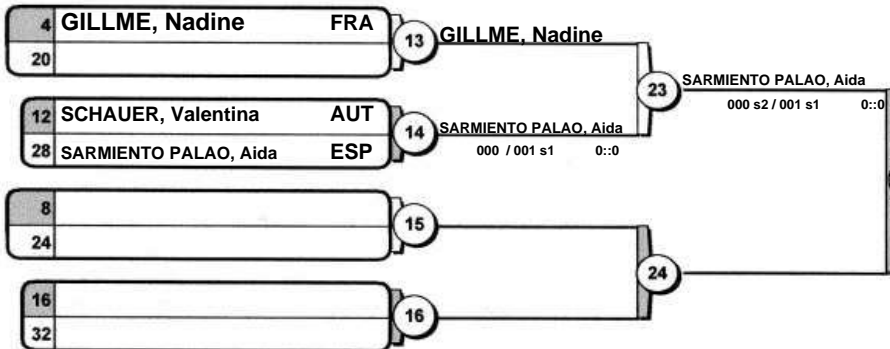

2010 LONDON BRITISH OPEN

(GBR London, 15-16 May 2010)

-48 kg

15 Judoka

POOL A

POOL B

POOL C

POOL D

Repechage / Trostrunde