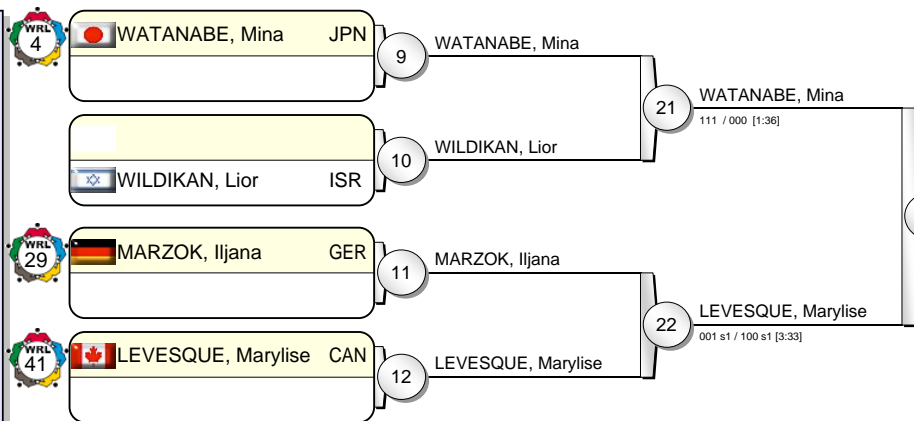

IJF Grand Prix Duesseldorf 2010

(GER Duesseldorf, 20-21 February 2010)

-70 kg

17 Judoka

Pool A

Pool B

Pool C

Pool D

WATANABE, Mina JPN 31
000 s2 / 000 s1 [5:00]

Results

- WATANABE, Mina JPN
- KUNIHARA, Yoriko JPN
- ZUPANCIC, Kelita CAN
- SRAKA, Rasa SLO
- URDABAYEVA, Marian KAZ
- CHOLLET, Mylene FRA
- LEVESQUE, Marylise CAN
- BARBIERI, Erica ITA