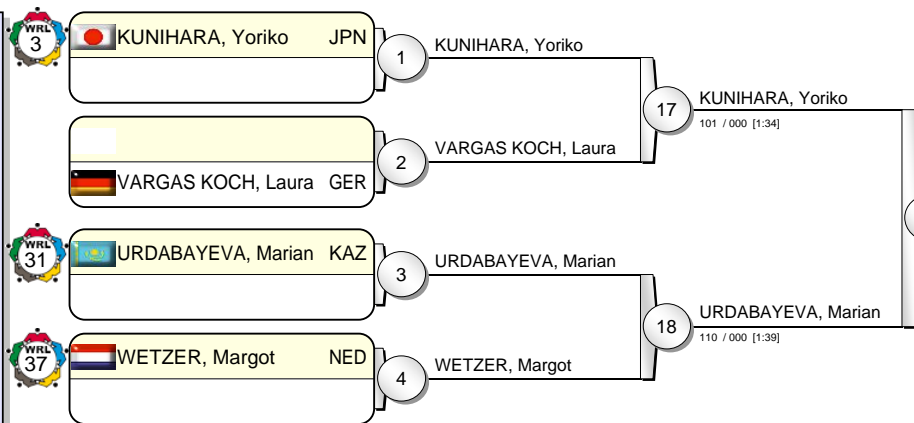

IJF Grand Prix Duesseldorf 2010

(GER Duesseldorf, 20-21 February 2010)

-70 kg

17 Judoka

Pool A

Pool B

Pool C

Pool D

WATANABE, Mina JPN 31
000 s2 / 000 s1 [5:00]

Results

- WATANABE, Mina JPN
- KUNIHARA, Yoriko JPN
- ZUPANCIC, Kelita CAN
- SRAKA, Rasa SLO
- URDABAYEVA, Marian KAZ
- CHOLLET, Mylene FRA
- LEVESQUE, Marylise CAN
- BARBIERI, Erica ITA