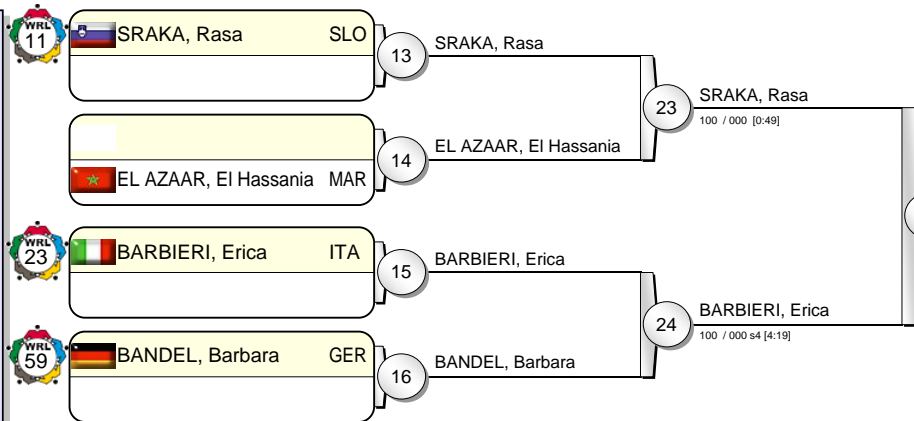

IJF Grand Prix Duesseldorf 2010

(GER Duesseldorf, 20-21 February 2010)

-70 kg

17 Judoka

Pool A

Pool B

Pool C

Pool D

WATANABE, Mina JPN 31
000 s2 / 000 s1 [5:00]

Results

- WATANABE, Mina JPN
- KUNIHARA, Yoriko JPN
- ZUPANCIC, Kelita CAN
- SRAKA, Rasa SLO
- URDABAYEVA, Marian KAZ
- CHOLLET, Mylene FRA
- LEVESQUE, Marylise CAN
- BARBIERI, Erica ITA