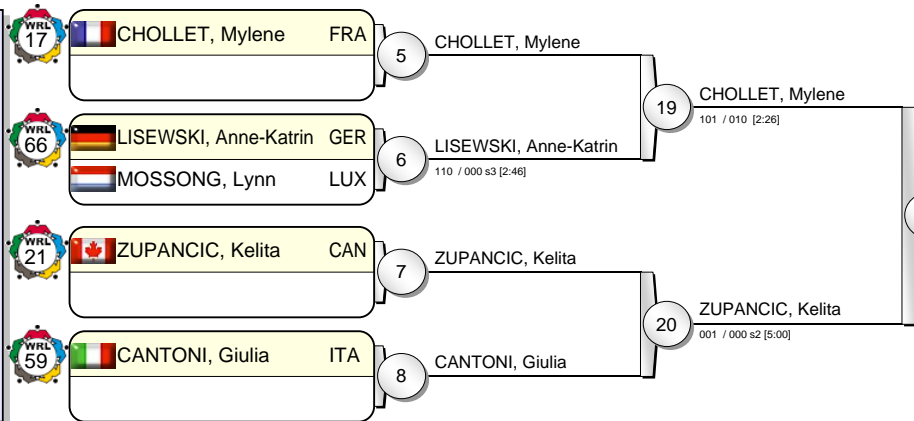

IJF Grand Prix Duesseldorf 2010

(GER Duesseldorf, 20-21 February 2010)

-70 kg

17 Judoka

Pool A

Pool B

Pool C

Pool D

WATANABE, Mina JPN 31
000 s2 / 000 s1 [5:00]

Results

- WATANABE, Mina JPN
- KUNIHARA, Yoriko JPN
- ZUPANCIC, Kelita CAN
- SRAKA, Rasa SLO
- URDABAYEVA, Marian KAZ
- CHOLLET, Mylene FRA
- LEVESQUE, Marylise CAN
- BARBIERI, Erica ITA