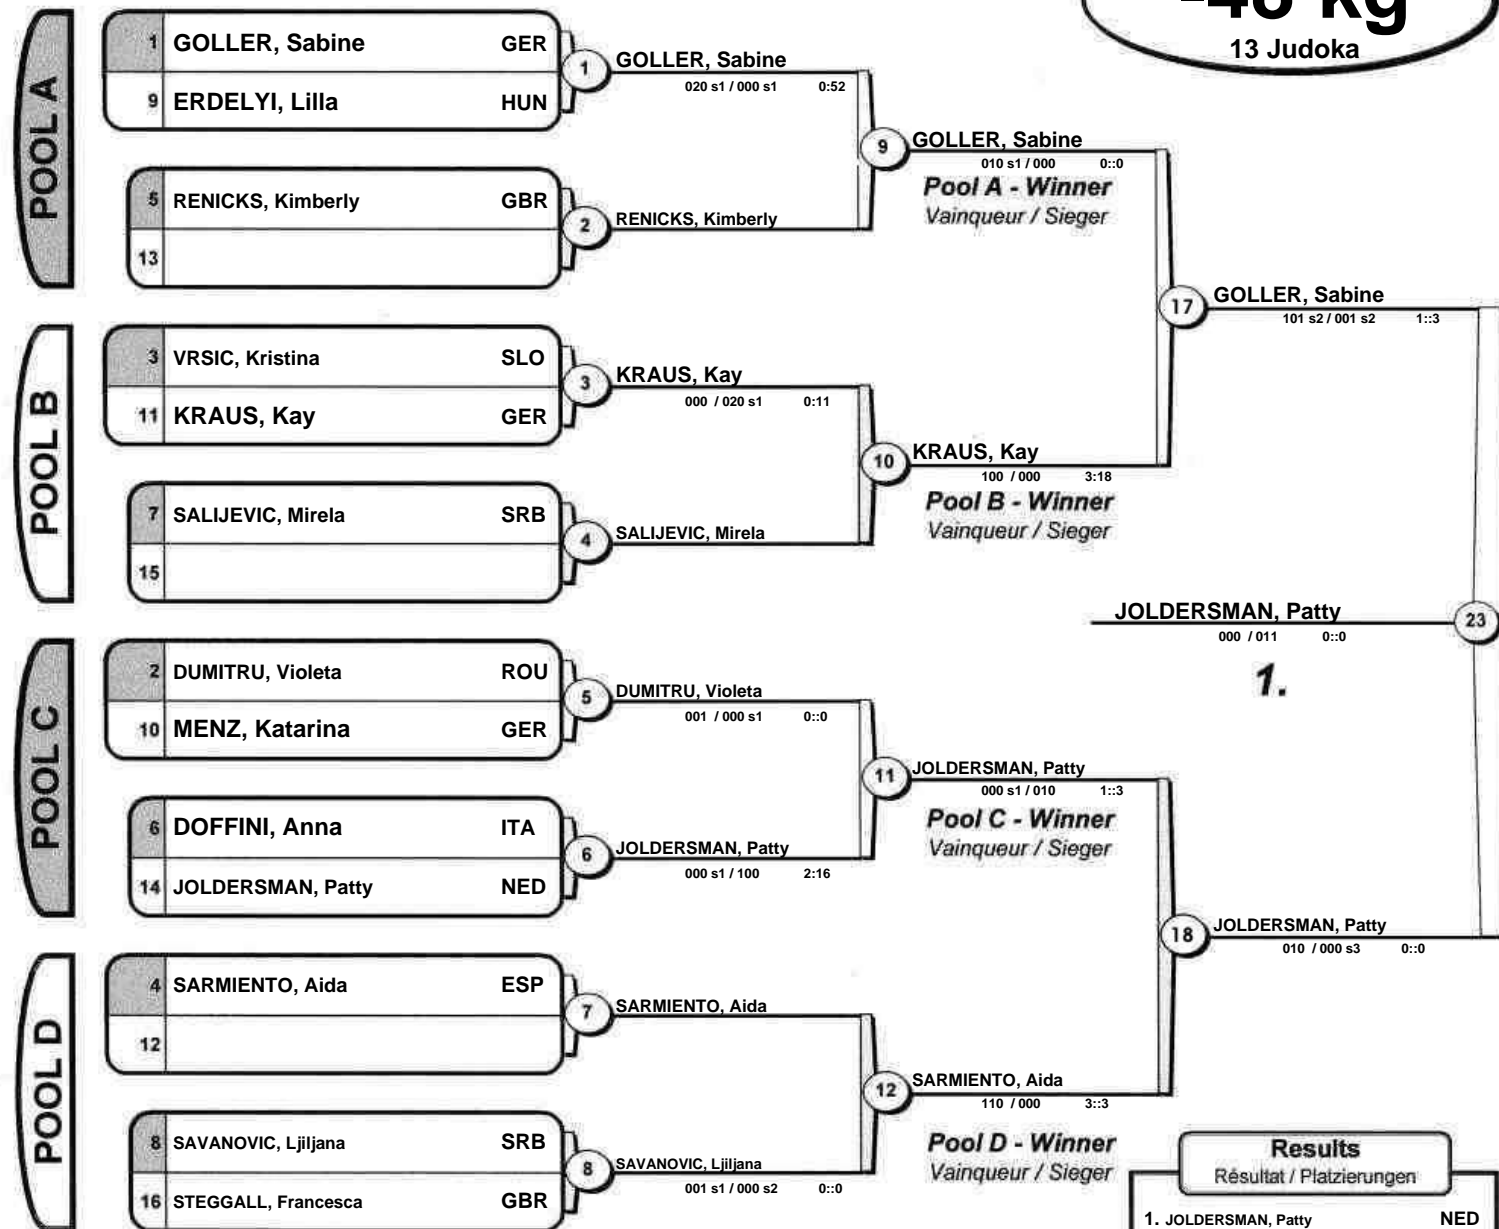

EJU European Cup in Celje

(SLO Celje, 19-20 June 2010)

-48 kg

13 Judoka