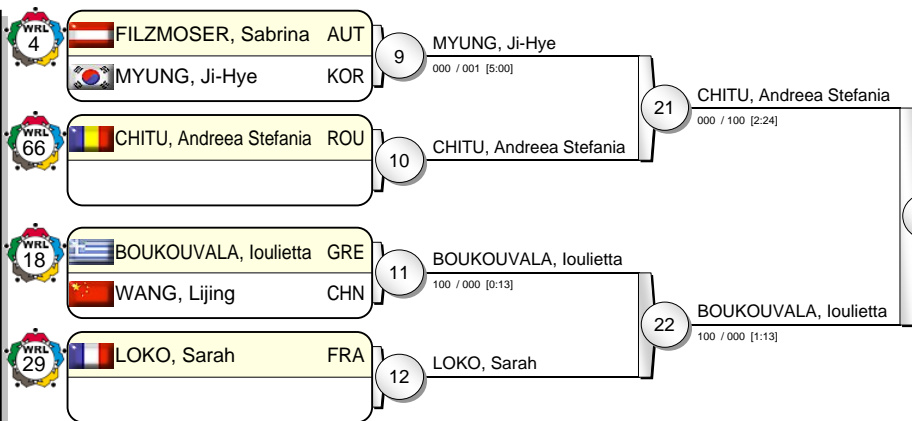

IJF Grand Slam Paris 2009

(FRA Paris, 7-8 February 2009)

-57 kg

24 Judoka

Pool A

Pool B

Pool C

Pool D

BOUKOUVALA, loulietta GRE 31
000 / 100 [1:27]

BOUKOUVALA, loulietta 30
010 / 001 [5:00]

Results

- BOUKOUVALA, loulietta GRE
- RIBOUT, Morgane FRA
- HAREL, Barbara FRA
- MATSUMOTO, Kaori JPN
- HOWELL, Gemma GBR
- TOKUHISA, Hitomi JPN
- CHITU, Andreea Stefania ROU
- MONTEIRO, Telma POR