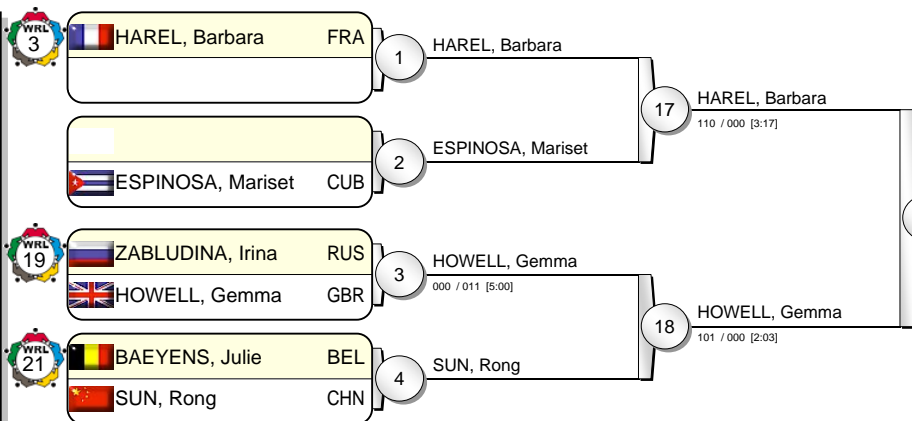

IJF Grand Slam Paris 2009

(FRA Paris, 7-8 February 2009)

-57 kg

24 Judoka

Pool A

Pool B

Pool C

Pool D

BOUKOUVALA, loulietta GRE 31
000 / 100 [1:27]

BOUKOUVALA, loulietta 30
010 / 001 [5:00]

Results

- BOUKOUVALA, loulietta GRE
- RIBOUT, Morgane FRA
- HAREL, Barbara FRA
- MATSUMOTO, Kaori JPN
- HOWELL, Gemma GBR
- TOKUHISA, Hitomi JPN
- CHITU, Andreea Stefania ROU
- MONTEIRO, Telma POR