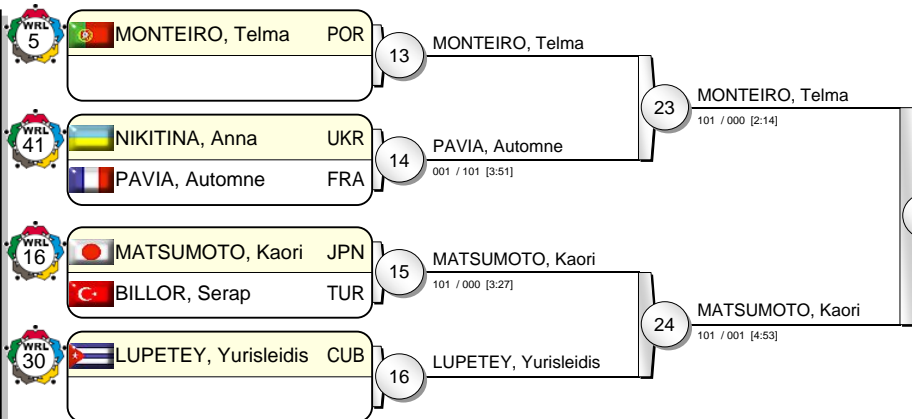

IJF Grand Slam Paris 2009

(FRA Paris, 7-8 February 2009)

-57 kg

24 Judoka

Pool A

Pool B

Pool C

Pool D

BOUKOUVALA, loulietta GRE 31
000 / 100 [1:27]

BOUKOUVALA, loulietta 30
010 / 001 [5:00]

Results

- BOUKOUVALA, loulietta GRE
- RIBOUT, Morgane FRA
- HAREL, Barbara FRA
- MATSUMOTO, Kaori JPN
- HOWELL, Gemma GBR
- TOKUHISA, Hitomi JPN
- CHITU, Andreea Stefania ROU
- MONTEIRO, Telma POR