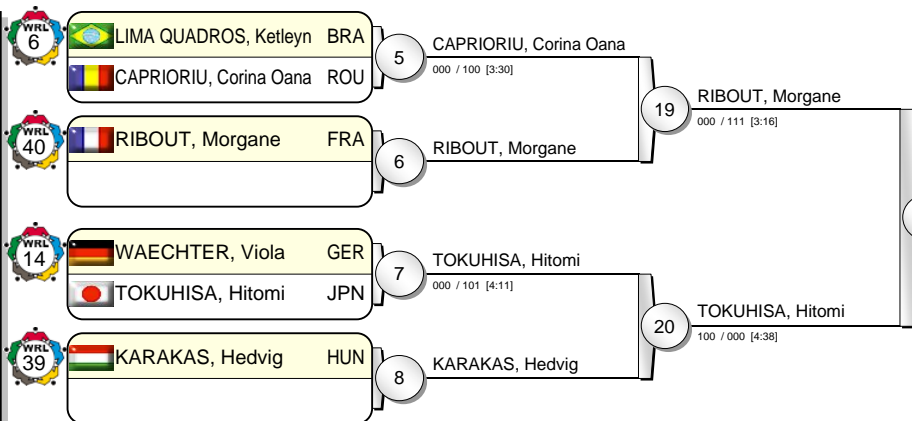

IJF Grand Slam Paris 2009

(FRA Paris, 7-8 February 2009)

-57 kg

24 Judoka

Pool A

Pool B

Pool C

Pool D

BOUKOUVALA, loulietta GRE 31
000 / 100 [1:27]

BOUKOUVALA, loulietta 30
010 / 001 [5:00]

Results

- BOUKOUVALA, loulietta GRE
- RIBOUT, Morgane FRA
- HAREL, Barbara FRA
- MATSUMOTO, Kaori JPN
- HOWELL, Gemma GBR
- TOKUHISA, Hitomi JPN
- CHITU, Andreea Stefania ROU
- MONTEIRO, Telma POR