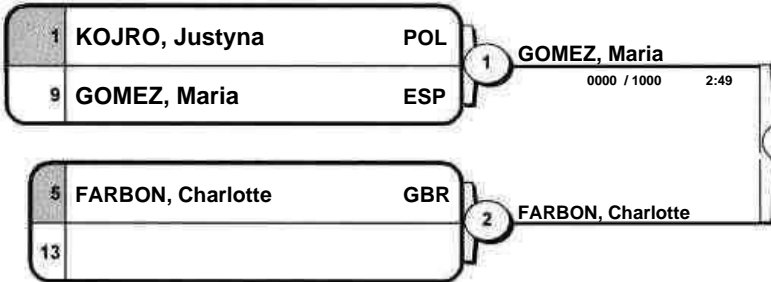

British Open 2009

(GBR London, 2-3 May 2009)

-48 kg

12 Judoka

POOL A

POOL B

POOL C

POOL D