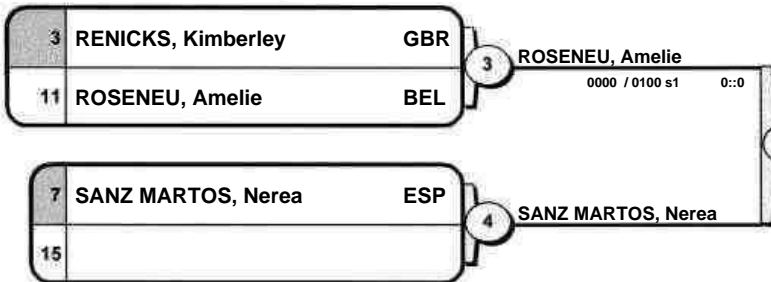

British Open 2009

(GBR London, 2-3 May 2009)

-48 kg

12 Judoka

POOL A

POOL B

POOL C

POOL D

Repechage / Trostrunde