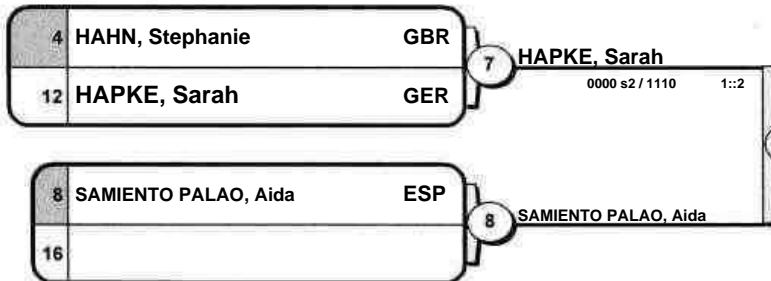

British Open 2009

(GBR London, 2-3 May 2009)

-48 kg

12 Judoka

POOL A

POOL B

POOL C

POOL D

Repechage / Trostrunde