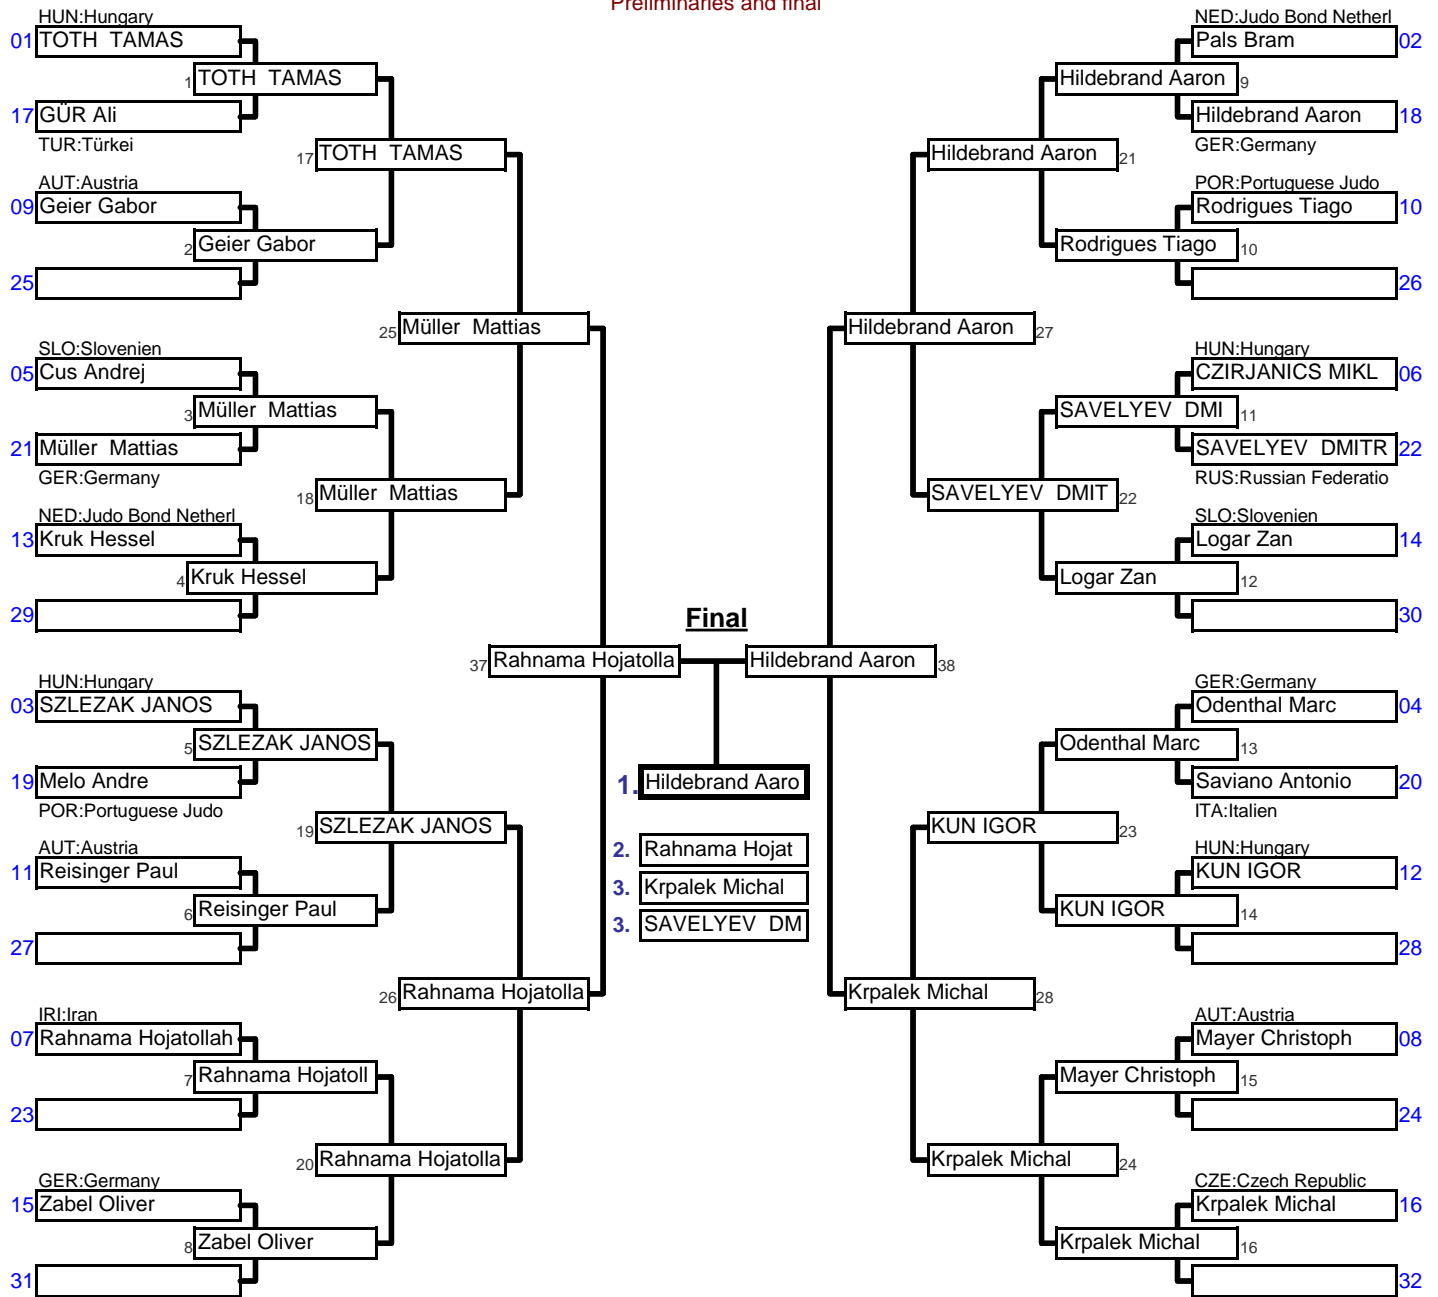

<b>Men U20</b>	<b>+81kg - 90kg</b>	EJU International Tourna	Women / Men under 20	Sports hall Leibnitz, A	07/08.06.2008	22	Tln.
Elimination System with Double Repechage for 17 to 32 Competitors					4 min	<b>Matte 1</b>	

Preliminaries and final

Repechage