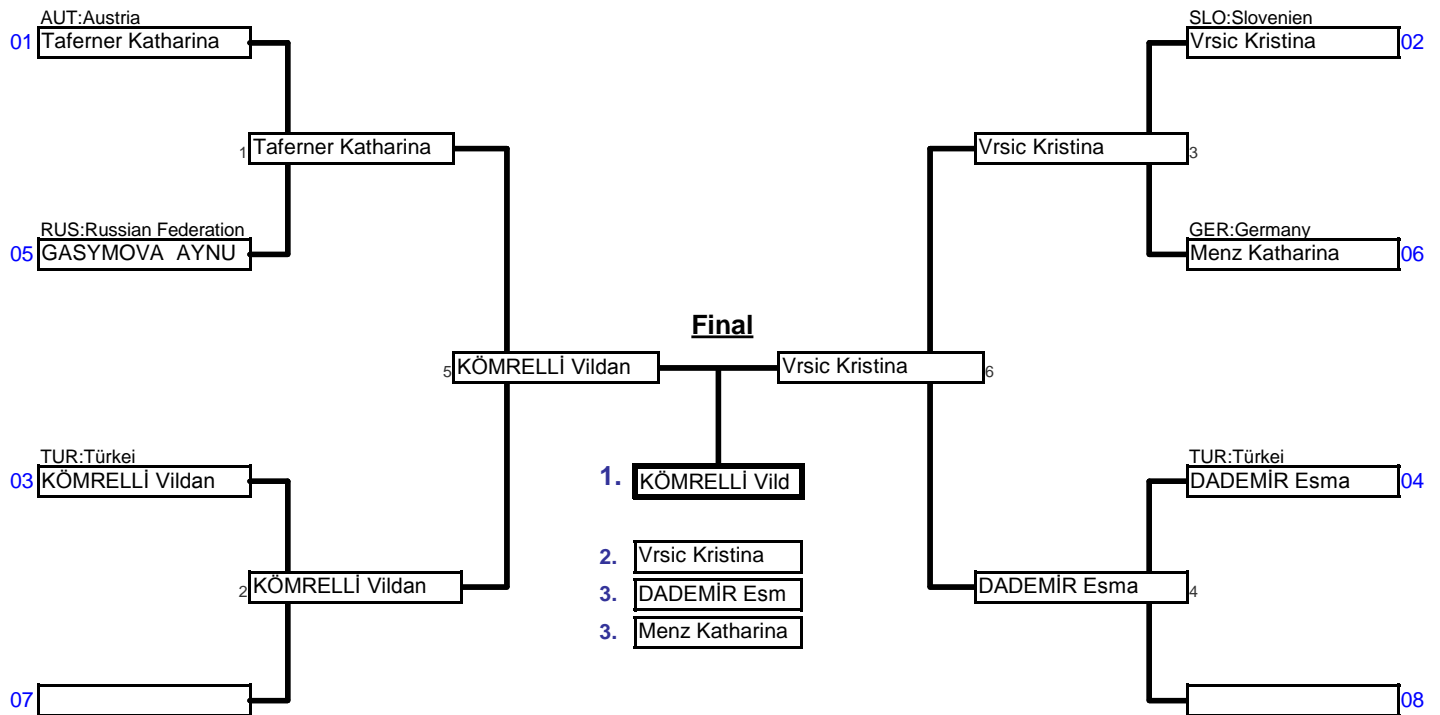

<b>Women U20</b>	<b>+40kg - 44kg</b>	EJU International Tourna	Women / Men under 20	Sports hall Leibnitz, A	07/08.06.2008	6	Tln.
Elimination System with Double Repechage for up to 8 Competitors					4 min	<b>Matte 2</b>	

Preliminaries and final

Repechage