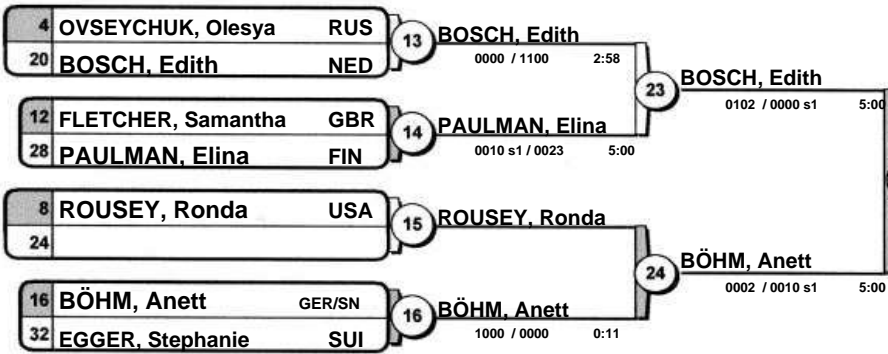

-70 kg

27 Judoka

POOL A

POOL B

POOL C

POOL D

BÖHM, Anett
0000 / 1000 1:53

1.