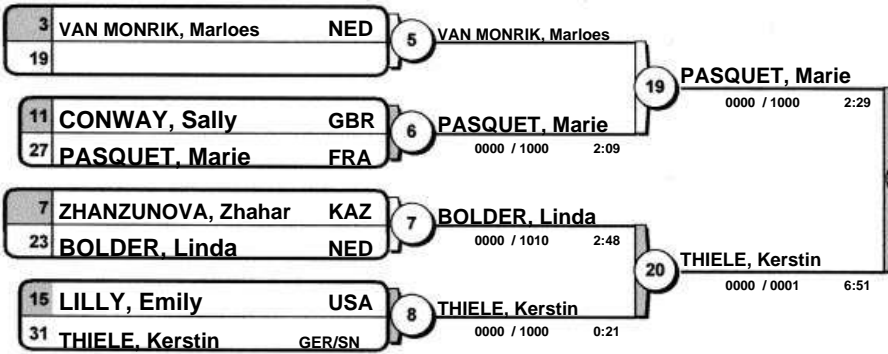

-70 kg

27 Judoka

POOL A

POOL B

POOL C

POOL D

BÖHM, Anett
0000 / 1000 1:53

1.