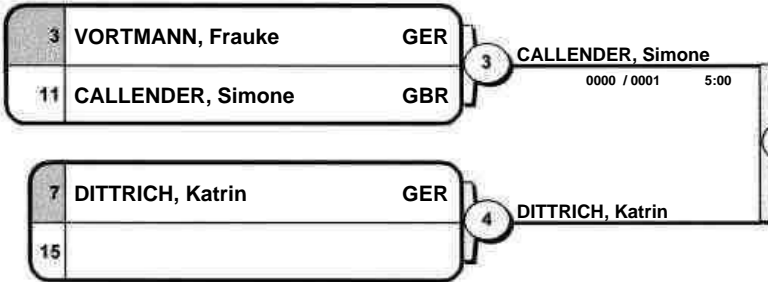

German Open 2006

(GER Braunschweig, 2-3 September 2006)

+78 kg

14 Judoka

POOL A

POOL B

POOL C

POOL D

BEINROTH, Katrin

0000 / 0010 5:00

1.

18 BEINROTH, Katrin

0000 / 0010 5:00

Results

Résultat / Platzierungen

1. BEINROTH, Katrin	GER
2. CALLENDER, Simone	GBR
3. KÖPPEN-ZUCKSCHWERDT, Sandra	GER
3. UILENHOEID, Carola	NED
5. BIRNDORFER, Verena	GER
5. SOKOLOVA, Natalia	RUS
7. VORTMANN, Frauke	GER
7. MAKULA, Marzena	POL

Repechage / Trostrunde