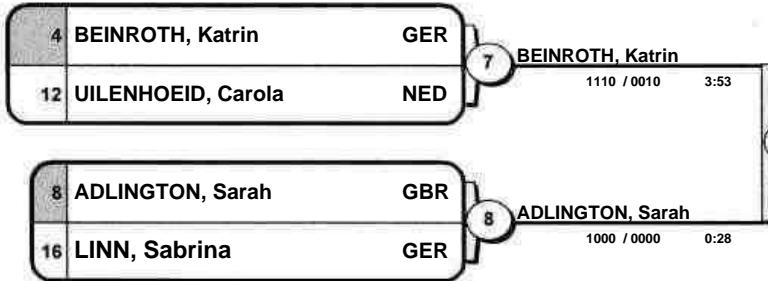

# German Open 2006

(GER Braunschweig, 2-3 September 2006)

## +78 kg

14 Judoka

POOL A

POOL B

POOL C

POOL D

BEINROTH, Katrin

0000 / 0010 5:00