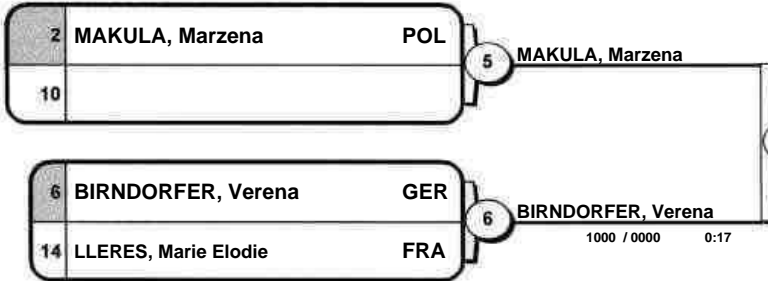

# German Open 2006

(GER Braunschweig, 2-3 September 2006)

## +78 kg

14 Judoka

POOL A

POOL B

POOL C

POOL D

BEINROTH, Katrin

0000 / 0010 5:00