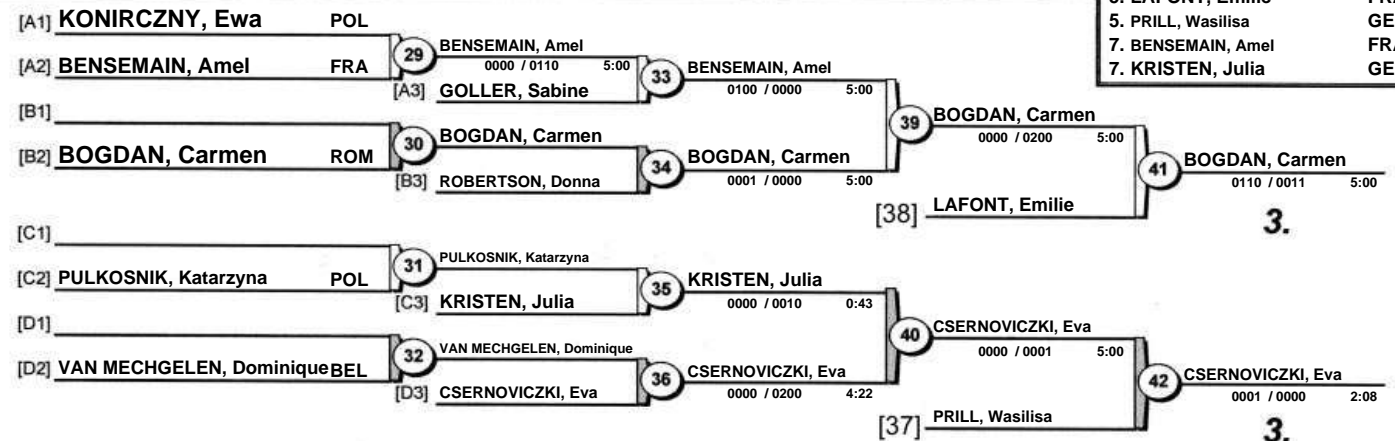

Results

Résultat / Platzierungen

1. BASCHIN, Michaela GER
2. PESCH, Severine GER
3. BOGDAN, Carmen ROM
3. CSERNOVICZKI, Eva HUN
5. LAFONT, Emilie FRA
5. PRILL, Wasilisa GER
7. BENSEMAIN, Amel FRA
7. KRISTEN, Julia GER

Repechage / Trostrunde