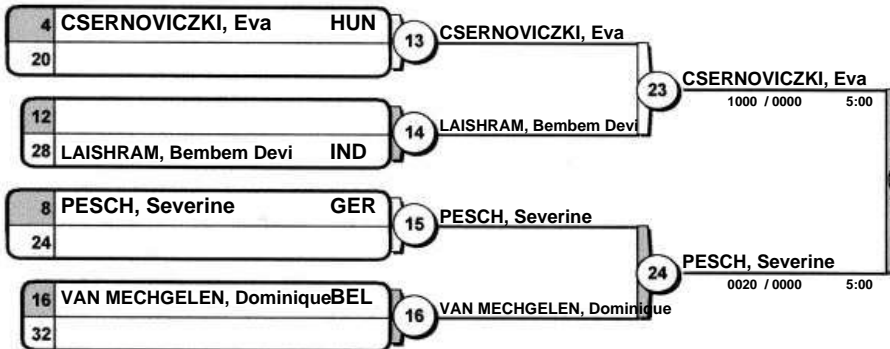

German Open 2006

(GER Braunschweig, 2-3 September 2006)

-48 kg

18 Judoka

POOL A

POOL B

POOL C

POOL D