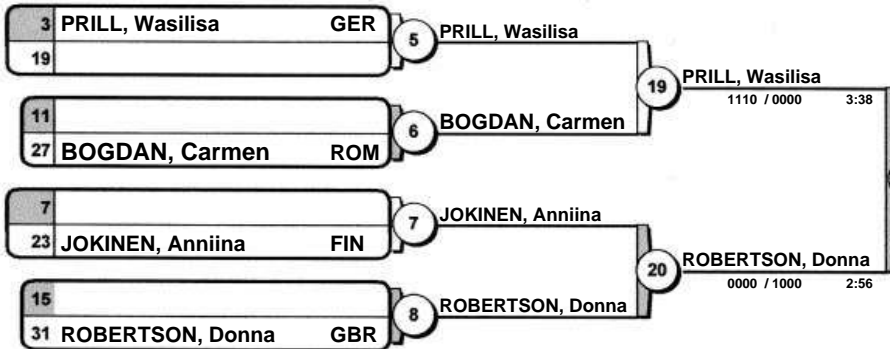

German Open 2006

(GER Braunschweig, 2-3 September 2006)

-48 kg

18 Judoka

POOL A

POOL B

POOL C

POOL D