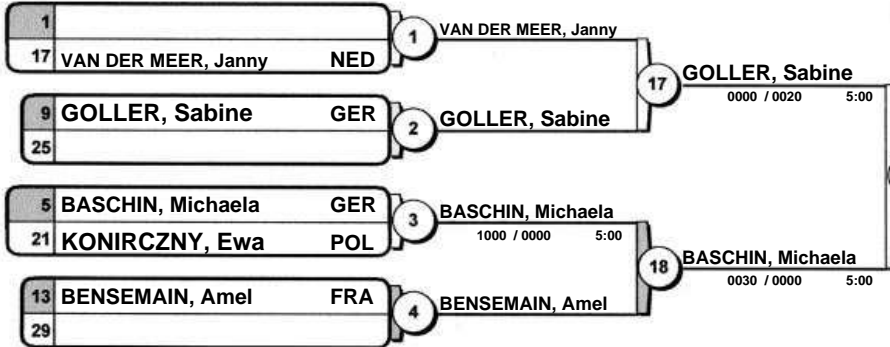

German Open 2006

(GER Braunschweig, 2-3 September 2006)

-48 kg

18 Judoka

POOL A

POOL B

POOL C

POOL D