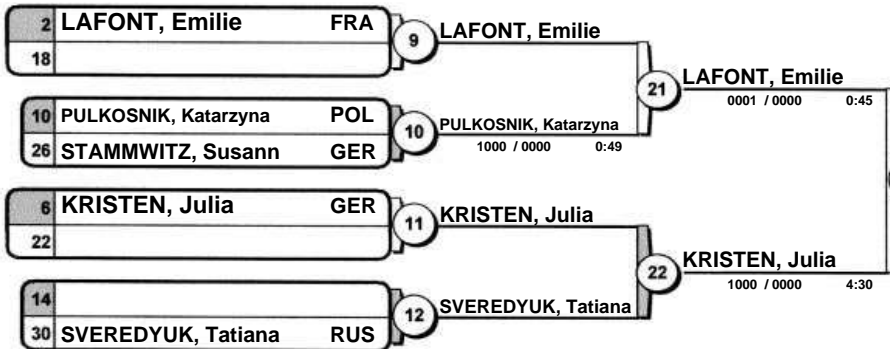

German Open 2006

(GER Braunschweig, 2-3 September 2006)

-48 kg

18 Judoka

POOL A

POOL B

POOL C

POOL D